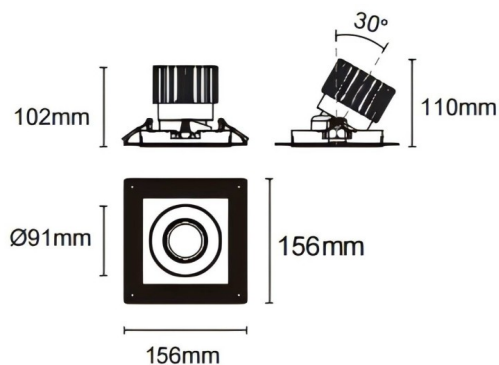

### Trimless cardan

Lavov downlight from the family Trimless cardan with a power of 25W and a beam angle of 40°. Finished in white colour. With a total lumen output of 2394lm and a luminous efficacy of 95.76lm/W. Made in die cast aluminium and PC lenses. Driver On-Off no dim . CCT 3000K.

### Dimensions

Product dimensions (mm) **L156\*W156\*H110mm**

### Scheme

Cut out : 120X120mm (Trimless)

Item code	86.D093.2321.01
Product type	Indoor
Category	Downlights
Family	Cardan
Subfamily	Trimless cardan
Pictograms	

Product	
Real power (W)	25
Real luminous flux (Lm)	2394
Luminous efficiency (Lm/W)	95.76
Beam angle (&ordm;)	40°
Life time (h)	50000hrs L80B10
IP	IP44
Colour	white
Control gear included	yes
Control gear	On-Off no dim
Flicker Free	yes
Light source	led
Type of LED	COB
Colour temperature (K)	3000
Colour consistency (SDCM)	SDCM<3
CRI	90