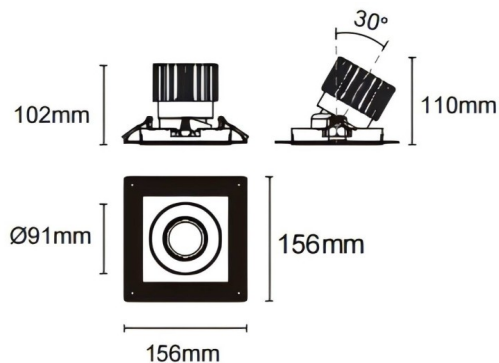

Trimless cardan

Lavov downlight from the family Trimless cardan with a power of 25W and a beam angle of 40°. Finished in white colour. With a total lumen output of 2394lm and a luminous efficacy of 95.76lm/W. Made in die cast aluminium and PC lenses. Driver DALI dimmable . CCT 3000K.

Dimensions

Product dimensions (mm) **L156*W156*H110mm**

Scheme

Cut out : 120X120mm (Trimless)

Item code	86.D093.2323.01
Product type	Indoor
Category	Downlights
Family	Cardan
Subfamily	Trimless cardan
Pictograms	

Product	
Real power (W)	25
Real luminous flux (Lm)	2394
Luminous efficiency (Lm/W)	95.76
Beam angle (°)	40°
Life time (h)	50000hrs L80B10
IP	IP44
Colour	white
Control gear included	yes
Control gear	DALI dimmable
Flicker Free	yes
Light source	LED
Type of LED	COB
Colour temperature (K)	3000
Colour consistency (SDCM)	SDCM3
CRI	90