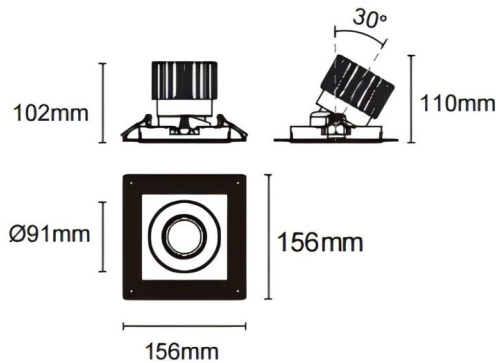

Trimless cardan

Lavov downlight from the family Trimless cardan with a power of 25W and a beam angle of 40°. Finished in white colour. With a total lumen output of 2394lm and a luminous efficacy of 95.76lm/W. Made in die cast aluminium and PC lenses. Driver DALI dimmable . CCT 3000K.

Dimensions

Product dimensions (mm) **L156*W156*H110mm**

Scheme

Cut out : 120X120mm (Trimless)

Item code	86.D093.2323.01
Product type	Indoor
Category	Downlights
Family	Cardan
Subfamily	Trimless cardan
Pictograms	

Product	
Real power (W)	25
Real luminous flux (Lm)	2394
Luminous efficiency (Lm/W)	95.76
Beam angle (º)	40°
Life time (h)	50000hrs L80B10
IP	IP44
Colour	white
Control gear included	yes
Control gear	DALI dimmable
Flicker Free	yes
Light source	led
Type of LED	COB
Colour temperature (K)	3000
Colour consistency (SDCM)	SDCM<3
CRI	90