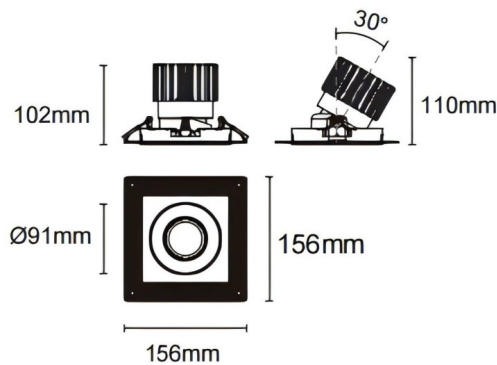

Trimless cardan

Lavov downlight from the family Trimless cardan with a power of 25W and a beam angle of 40°. Finished in black colour. With a total lumen output of 2394lm and a luminous efficacy of 95.76lm/W. Made in die cast aluminium and PC lenses. Driver DALI dimmable . CCT 3000K.

Dimensions

Product dimensions (mm) **L156*W156*H110mm**

Scheme

 Cut out : 120X120mm (Trimless)

Item code	86.D093.2323.02
Product type	Indoor
Category	Downlights
Family	Cardan
Subfamily	Trimless cardan
Pictograms	

Product	
Real power (W)	25
Real luminous flux (Lm)	2394
Luminous efficiency (Lm/W)	95.76
Beam angle (º)	40°
Life time (h)	50000hrs L80B10
IP	IP44
Colour	black
Control gear included	yes
Control gear	DALI dimmable
Flicker Free	yes
Light source	led
Type of LED	COB
Colour temperature (K)	3000
Colour consistency (SDCM)	SDCM<3
CRI	90