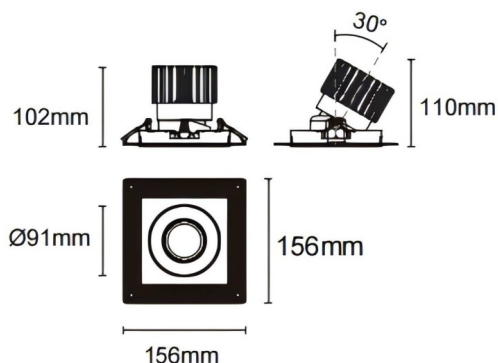

### Trimless cardan

Lavov downlight from the family Trimless cardan with a power of 25W and a beam angle of 40°. Finished in black colour. With a total lumen output of 2394lm and a luminous efficacy of 95.76lm/W. Made in die cast aluminium and PC lenses. Driver DALI dimmable . CCT 3000K.

### Dimensions

Product dimensions (mm) **L156\*W156\*H110mm**

### Scheme

Cut out : 120X120mm (Trimless)

Item code	86.D093.2323.02
Product type	Indoor
Category	Downlights
Family	Cardan
Subfamily	Trimless cardan
Pictograms	

Product	
Real power (W)	25
Real luminous flux (Lm)	2394
Luminous efficiency (Lm/W)	95.76
Beam angle (°)	40°
Life time (h)	50000hrs L80B10
IP	IP44
Colour	black
Control gear included	yes
Control gear	DALI dimmable
Flicker Free	yes
Light source	LED
Type of LED	COB
Colour temperature (K)	3000
Colour consistency (SDCM)	SDCM3
CRI	90