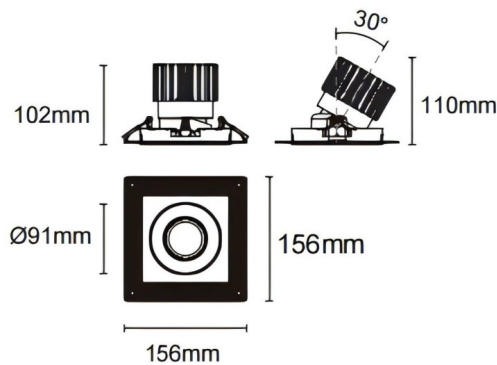

Trimless cardan

Lavov downlight from the family Trimless cardan with a power of 25W and a beam angle of 40°. Finished in white colour. With a total lumen output of 2394lm and a luminous efficacy of 95.76lm/W. Made in die cast aluminium and PC lenses. Driver DALI Casamby ready. CCT 3000K.

Dimensions

Product dimensions (mm) **L156*W156*H110mm**

Scheme

Cut out : 120X120mm (Trimless)

Item code	86.D093.2329.01
Product type	Indoor
Category	Downlights
Family	Cardan
Subfamily	Trimless cardan
Pictograms	

Product	
Real power (W)	25
Real luminous flux (Lm)	2394
Luminous efficiency (Lm/W)	95.76
Beam angle (°)	40°
Life time (h)	50000hrs L80B10
IP	IP44
Colour	white
Control gear included	yes
Control gear	DALI Casamby ready
Flicker Free	yes
Light source	LED
Type of LED	COB
Colour temperature (K)	3000
Colour consistency (SDCM)	SDCM3
CRI	90