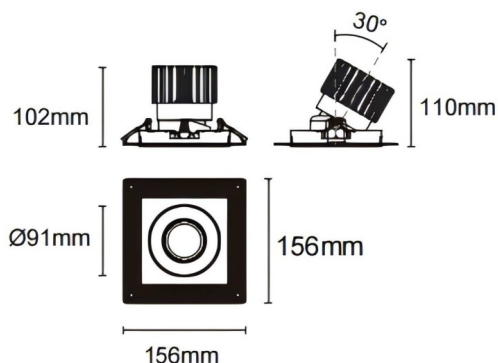

### Trimless cardan

Lavov downlight from the family Trimless cardan with a power of 25W and a beam angle of 40°. Finished in black colour. With a total lumen output of 2394lm and a luminous efficacy of 95.76lm/W. Made in die cast aluminium and PC lenses. Driver DALI Casamby ready. CCT 3000K.

### Dimensions

Product dimensions (mm) **L156\*W156\*H110mm**

### Scheme

Cut out : 120X120mm (Trimless)

Item code	86.D093.2329.02
Product type	Indoor
Category	Downlights
Family	Cardan
Subfamily	Trimless cardan
Pictograms	

Product	
Real power (W)	25
Real luminous flux (Lm)	2394
Luminous efficiency (Lm/W)	95.76
Beam angle (°)	40°
Life time (h)	50000hrs L80B10
IP	IP44
Colour	black
Control gear included	yes
Control gear	DALI Casamby ready
Flicker Free	yes
Light source	LED
Type of LED	COB
Colour temperature (K)	3000
Colour consistency (SDCM)	SDCM3
CRI	90