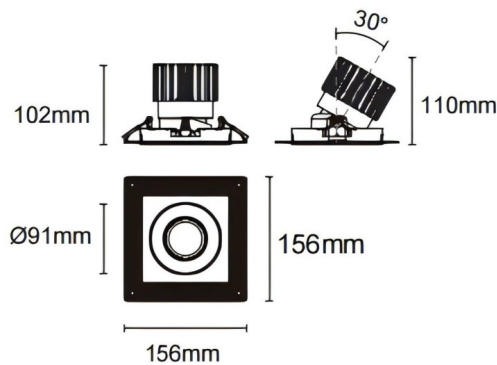

### Trimless cardan

Lavov downlight from the family Trimless cardan with a power of 25W and a beam angle of 50°. Finished in white colour. With a total lumen output of 2394lm and a luminous efficacy of 95.76lm/W. Made in die cast aluminium and PC lenses. Driver On-Off no dim . CCT 3000K.

### Dimensions

Product dimensions (mm) **L156\*W156\*H110mm**

### Scheme

Cut out : 120X120mm (Trimless)

Item code	86.D093.2331.01
Product type	Indoor
Category	Downlights
Family	Cardan
Subfamily	Trimless cardan
Pictograms	

Product	
Real power (W)	25
Real luminous flux (Lm)	2394
Luminous efficiency (Lm/W)	95.76
Beam angle (&ordm;)	50°
Life time (h)	50000hrs L80B10
IP	IP44
Colour	white
Control gear included	yes
Control gear	On-Off no dim
Flicker Free	yes
Light source	led
Type of LED	COB
Colour temperature (K)	3000
Colour consistency (SDCM)	SDCM<3
CRI	90