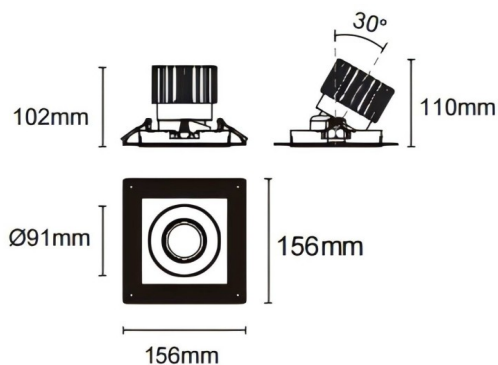

### Trimless cardan

Lavov downlight from the family Trimless cardan with a power of 25W and a beam angle of 50°. Finished in black colour. With a total lumen output of 2394lm and a luminous efficacy of 95.76lm/W. Made in die cast aluminium and PC lenses. Driver On-Off no dim . CCT 3000K.

### Dimensions

Product dimensions (mm) **L156\*W156\*H110mm**

### Scheme

 Cut out : 120X120mm (Trimless)

Item code	86.D093.2331.02
Product type	Indoor
Category	Downlights
Family	Cardan
Subfamily	Trimless cardan
Pictograms	

Product	
Real power (W)	25
Real luminous flux (Lm)	2394
Luminous efficiency (Lm/W)	95.76
Beam angle (&ordm;)	50°
Life time (h)	50000hrs L80B10
IP	IP44
Colour	black
Control gear included	yes
Control gear	On-Off no dim
Flicker Free	yes
Light source	led
Type of LED	COB
Colour temperature (K)	3000
Colour consistency (SDCM)	SDCM<3
CRI	90