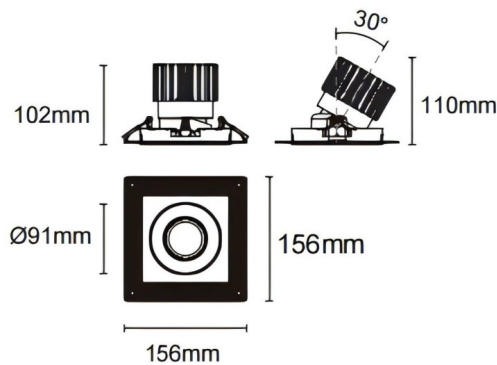

### Trimless cardan

Lavov downlight from the family Trimless cardan with a power of 25W and a beam angle of 50°. Finished in black colour. With a total lumen output of 2394lm and a luminous efficacy of 95.76lm/W. Made in die cast aluminium and PC lenses. Driver On-Off no dim . CCT 3000K.

### Dimensions

Product dimensions (mm) **L156\*W156\*H110mm**

### Scheme

Cut out : 120X120mm (Trimless)

Item code	86.D093.2331.02
Product type	Indoor
Category	Downlights
Family	Cardan
Subfamily	Trimless cardan
Pictograms	

Product	
Real power (W)	25
Real luminous flux (Lm)	2394
Luminous efficiency (Lm/W)	95.76
Beam angle (°)	50°
Life time (h)	50000hrs L80B10
IP	IP44
Colour	black
Control gear included	yes
Control gear	On-Off no dim
Flicker Free	yes
Light source	LED
Type of LED	COB
Colour temperature (K)	3000
Colour consistency (SDCM)	SDCM3
CRI	90