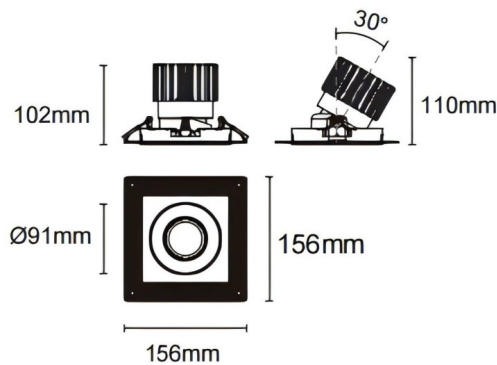

### Trimless cardan

Lavov downlight from the family Trimless cardan with a power of 25W and a beam angle of 50°. Finished in black colour. With a total lumen output of 2394lm and a luminous efficacy of 95.76lm/W. Made in die cast aluminium and PC lenses. Driver DALI dimmable . CCT 3000K.

### Dimensions

Product dimensions (mm) **L156\*W156\*H110mm**

### Scheme

Cut out : 120X120mm (Trimless)

Item code	86.D093.2333.02
Product type	Indoor
Category	Downlights
Family	Cardan
Subfamily	Trimless cardan
Pictograms	

Product	
Real power (W)	25
Real luminous flux (Lm)	2394
Luminous efficiency (Lm/W)	95.76
Beam angle (°)	50°
Life time (h)	50000hrs L80B10
IP	IP44
Colour	black
Control gear included	yes
Control gear	DALI dimmable
Flicker Free	yes
Light source	LED
Type of LED	COB
Colour temperature (K)	3000
Colour consistency (SDCM)	SDCM3
CRI	90