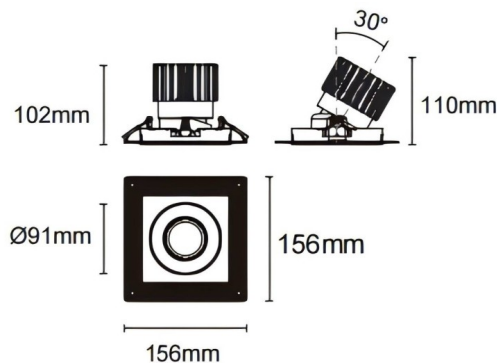

### Trimless cardan

Lavov downlight from the family Trimless cardan with a power of 25W and a beam angle of 50°. Finished in black colour. With a total lumen output of 2394lm and a luminous efficacy of 95.76lm/W. Made in die cast aluminium and PC lenses. Driver DALI dimmable . CCT 3000K.

### Dimensions

Product dimensions (mm) **L156\*W156\*H110mm**

### Scheme

Cut out : 120X120mm (Trimless)

Item code	86.D093.2333.02
Product type	Indoor
Category	Downlights
Family	Cardan
Subfamily	Trimless cardan
Pictograms	

Product	
Real power (W)	25
Real luminous flux (Lm)	2394
Luminous efficiency (Lm/W)	95.76
Beam angle (&ordm;)	50°
Life time (h)	50000hrs L80B10
IP	IP44
Colour	black
Control gear included	yes
Control gear	DALI dimmable
Flicker Free	yes
Light source	led
Type of LED	COB
Colour temperature (K)	3000
Colour consistency (SDCM)	SDCM<3
CRI	90