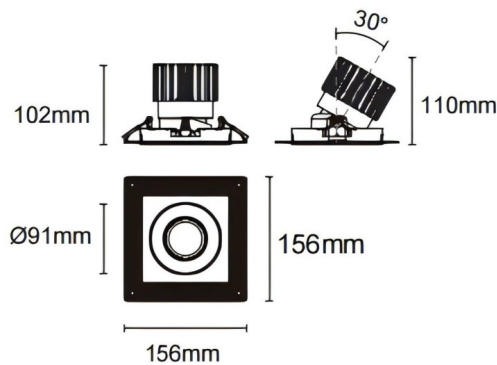

### Trimless cardan

Lavov downlight from the family Trimless cardan with a power of 25W and a beam angle of 50°. Finished in black colour. With a total lumen output of 2394lm and a luminous efficacy of 95.76lm/W. Made in die cast aluminium and PC lenses. Driver DALI Casamby ready. CCT 3000K.

### Dimensions

Product dimensions (mm) **L156\*W156\*H110mm**

### Scheme

Cut out : 120X120mm (Trimless)

Item code	86.D093.2339.02
Product type	Indoor
Category	Downlights
Family	Cardan
Subfamily	Trimless cardan
Pictograms	

Product	
Real power (W)	25
Real luminous flux (Lm)	2394
Luminous efficiency (Lm/W)	95.76
Beam angle (°)	50°
Life time (h)	50000hrs L80B10
IP	IP44
Colour	black
Control gear included	yes
Control gear	DALI Casamby ready
Flicker Free	yes
Light source	LED
Type of LED	COB
Colour temperature (K)	3000
Colour consistency (SDCM)	SDCM3
CRI	90