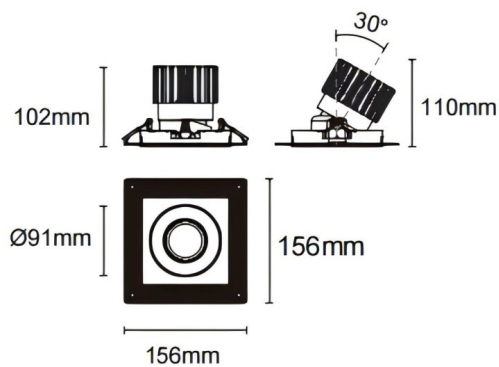

Trimless cardan

Lavov downlight from the family Trimless cardan with a power of 25W and a beam angle of 50°. Finished in black colour. With a total lumen output of 2394lm and a luminous efficacy of 95.76lm/W. Made in die cast aluminium and PC lenses. Driver DALI Casamby ready. CCT 3000K.

Dimensions

Product dimensions (mm) **L156*W156*H110mm**

Scheme

Cut out : 120X120mm (Trimless)

Item code	86.D093.2339.02
Product type	Indoor
Category	Downlights
Family	Cardan
Subfamily	Trimless cardan
Pictograms	

Product	
Real power (W)	25
Real luminous flux (Lm)	2394
Luminous efficiency (Lm/W)	95.76
Beam angle (º)	50°
Life time (h)	50000hrs L80B10
IP	IP44
Colour	black
Control gear included	yes
Control gear	DALI Casamby ready
Flicker Free	yes
Light source	led
Type of LED	COB
Colour temperature (K)	3000
Colour consistency (SDCM)	SDCM<3
CRI	90