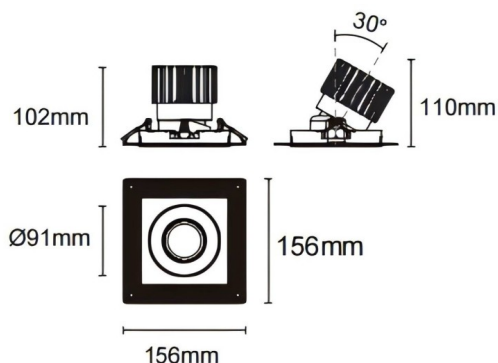

Item code	86.D093.2341.01
Product type	Indoor
Category	Downlights
Family	Cardan
Subfamily	Trimless cardan

Pictograms

Product	
Real power (W)	25
Real luminous flux (Lm)	2394
Luminous efficiency (Lm/W)	95.76
Beam angle (&ordm;)	55°
Life time (h)	50000hrs L80B10
IP	IP44
Colour	white
Control gear included	yes
Control gear	On-Off no dim
Flicker Free	yes
Light source	led
Type of LED	COB
Colour temperature (K)	3000
Colour consistency (SDCM)	SDCM<3
CRI	90

Dimensions

Product dimensions (mm) **L156*W156*H110mm**

Scheme

Cut out : 120X120mm (Trimless)