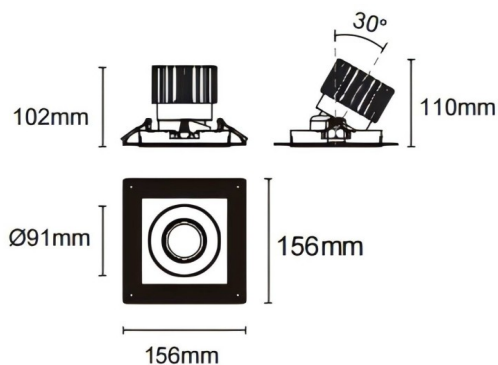

### Trimless cardan

Lavov downlight from the family Trimless cardan with a power of 25W and a beam angle of 55°. Finished in black colour. With a total lumen output of 2394lm and a luminous efficacy of 95.76lm/W. Made in die cast aluminium and PC lenses. Driver On-Off no dim . CCT 3000K.

### Dimensions

Product dimensions (mm) **L156\*W156\*H110mm**

### Scheme

Cut out : 120X120mm (Trimless)

Item code	86.D093.2341.02
Product type	Indoor
Category	Downlights
Family	Cardan
Subfamily	Trimless cardan
Pictograms	

Product	
Real power (W)	25
Real luminous flux (Lm)	2394
Luminous efficiency (Lm/W)	95.76
Beam angle (&ordm;)	55°
Life time (h)	50000hrs L80B10
IP	IP44
Colour	black
Control gear included	yes
Control gear	On-Off no dim
Flicker Free	yes
Light source	led
Type of LED	COB
Colour temperature (K)	3000
Colour consistency (SDCM)	SDCM<3
CRI	90