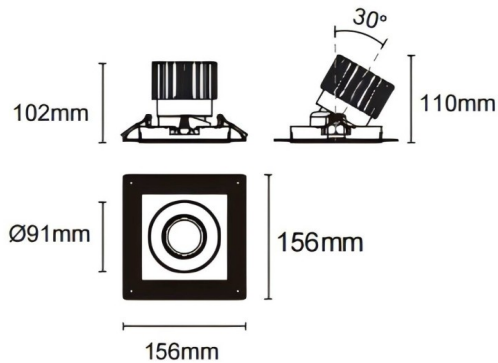

Trimless cardan

Lavov downlight from the family Trimless cardan with a power of 25W and a beam angle of 55°. Finished in white colour. With a total lumen output of 2394lm and a luminous efficacy of 95.76lm/W. Made in die cast aluminium and PC lenses. Driver DALI dimmable . CCT 3000K.

Dimensions

Product dimensions (mm) **L156*W156*H110mm**

Scheme

Cut out : 120X120mm (Trimless)

Item code	86.D093.2343.01
Product type	Indoor
Category	Downlights
Family	Cardan
Subfamily	Trimless cardan
Pictograms	

Product	
Real power (W)	25
Real luminous flux (Lm)	2394
Luminous efficiency (Lm/W)	95.76
Beam angle (º)	55°
Life time (h)	50000hrs L80B10
IP	IP44
Colour	white
Control gear included	yes
Control gear	DALI dimmable
Flicker Free	yes
Light source	led
Type of LED	COB
Colour temperature (K)	3000
Colour consistency (SDCM)	SDCM<3
CRI	90