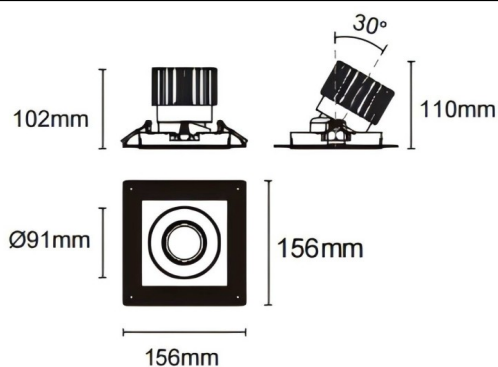

Trimless cardan

Lavov downlight from the family Trimless cardan with a power of 25W and a beam angle of 55°. Finished in black colour. With a total lumen output of 2394lm and a luminous efficacy of 95.76lm/W. Made in die cast aluminium and PC lenses. Driver DALI dimmable . CCT 3000K.

Dimensions

Product dimensions (mm) **L156*W156*H110mm**

Scheme

Cut out : 120X120mm (Trimless)

Item code	86.D093.2343.02
Product type	Indoor
Category	Downlights
Family	Cardan
Subfamily	Trimless cardan
Pictograms	

Product	
Real power (W)	25
Real luminous flux (Lm)	2394
Luminous efficiency (Lm/W)	95.76
Beam angle (°)	55°
Life time (h)	50000hrs L80B10
IP	IP44
Colour	black
Control gear included	yes
Control gear	DALI dimmable
Flicker Free	yes
Light source	LED
Type of LED	COB
Colour temperature (K)	3000
Colour consistency (SDCM)	SDCM3
CRI	90