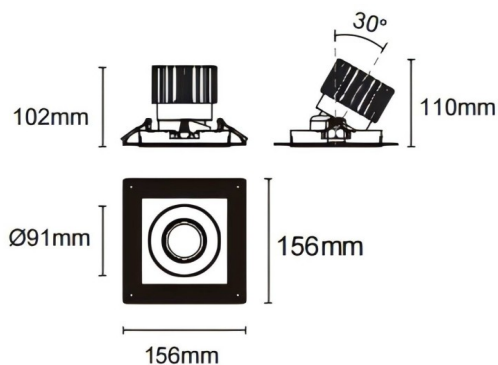

Trimless cardan

Lavov downlight from the family Trimless cardan with a power of 25W and a beam angle of 55°. Finished in black colour. With a total lumen output of 2394lm and a luminous efficacy of 95.76lm/W. Made in die cast aluminium and PC lenses. Driver DALI dimmable . CCT 3000K.

Dimensions

Product dimensions (mm) **L156*W156*H110mm**

Scheme

Cut out : 120X120mm (Trimless)

Item code	86.D093.2343.02
Product type	Indoor
Category	Downlights
Family	Cardan
Subfamily	Trimless cardan
Pictograms	

Product	
Real power (W)	25
Real luminous flux (Lm)	2394
Luminous efficiency (Lm/W)	95.76
Beam angle (º)	55°
Life time (h)	50000hrs L80B10
IP	IP44
Colour	black
Control gear included	yes
Control gear	DALI dimmable
Flicker Free	yes
Light source	led
Type of LED	COB
Colour temperature (K)	3000
Colour consistency (SDCM)	SDCM<3
CRI	90