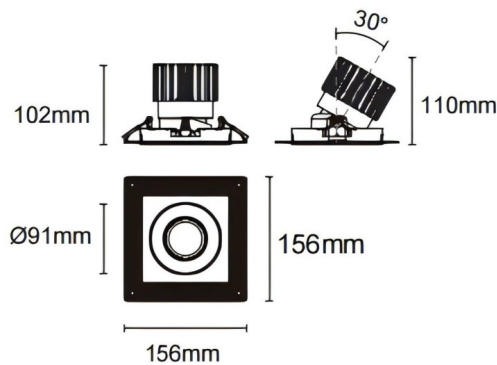

### Trimless cardan

Lavov downlight from the family Trimless cardan with a power of 25W and a beam angle of 55°. Finished in white colour. With a total lumen output of 2394lm and a luminous efficacy of 95.76lm/W. Made in die cast aluminium and PC lenses. Driver DALI Casamby ready. CCT 3000K.

### Dimensions

Product dimensions (mm) **L156\*W156\*H110mm**

### Scheme

Cut out : 120X120mm (Trimless)

Item code	86.D093.2349.01
Product type	Indoor
Category	Downlights
Family	Cardan
Subfamily	Trimless cardan
Pictograms	

Product	
Real power (W)	25
Real luminous flux (Lm)	2394
Luminous efficiency (Lm/W)	95.76
Beam angle (&ordm;)	55°
Life time (h)	50000hrs L80B10
IP	IP44
Colour	white
Control gear included	yes
Control gear	DALI Casamby ready
Flicker Free	yes
Light source	led
Type of LED	COB
Colour temperature (K)	3000
Colour consistency (SDCM)	SDCM<3
CRI	90