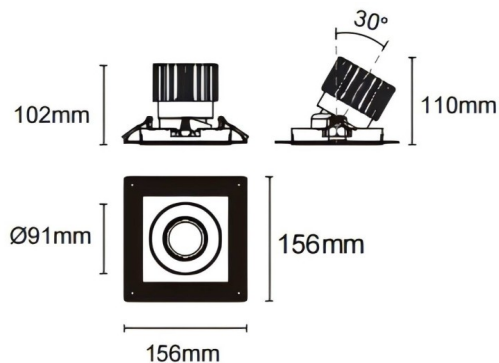

### Trimless cardan

Lavov downlight from the family Trimless cardan with a power of 25W and a beam angle of 55°. Finished in white colour. With a total lumen output of 2394lm and a luminous efficacy of 95.76lm/W. Made in die cast aluminium and PC lenses. Driver DALI Casamby ready. CCT 3000K.

### Dimensions

Product dimensions (mm) **L156\*W156\*H110mm**

### Scheme

Cut out : 120X120mm (Trimless)

Item code	86.D093.2349.01
Product type	Indoor
Category	Downlights
Family	Cardan
Subfamily	Trimless cardan
Pictograms	

Product	
Real power (W)	25
Real luminous flux (Lm)	2394
Luminous efficiency (Lm/W)	95.76
Beam angle (°)	55°
Life time (h)	50000hrs L80B10
IP	IP44
Colour	white
Control gear included	yes
Control gear	DALI Casamby ready
Flicker Free	yes
Light source	LED
Type of LED	COB
Colour temperature (K)	3000
Colour consistency (SDCM)	SDCM3
CRI	90