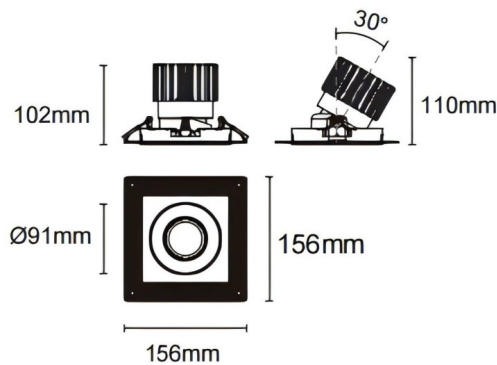

Trimless cardan

Lavov downlight from the family Trimless cardan with a power of 25W and a beam angle of 55°. Finished in black colour. With a total lumen output of 2394lm and a luminous efficacy of 95.76lm/W. Made in die cast aluminium and PC lenses. Driver DALI Casamby ready. CCT 3000K.

Dimensions

Product dimensions (mm) **L156*W156*H110mm**

Scheme

 Cut out : 120X120mm (Trimless)

Item code	86.D093.2349.02
Product type	Indoor
Category	Downlights
Family	Cardan
Subfamily	Trimless cardan
Pictograms	

Product	
Real power (W)	25
Real luminous flux (Lm)	2394
Luminous efficiency (Lm/W)	95.76
Beam angle (º)	55°
Life time (h)	50000hrs L80B10
IP	IP44
Colour	black
Control gear included	yes
Control gear	DALI Casamby ready
Flicker Free	yes
Light source	led
Type of LED	COB
Colour temperature (K)	3000
Colour consistency (SDCM)	SDCM<3
CRI	90