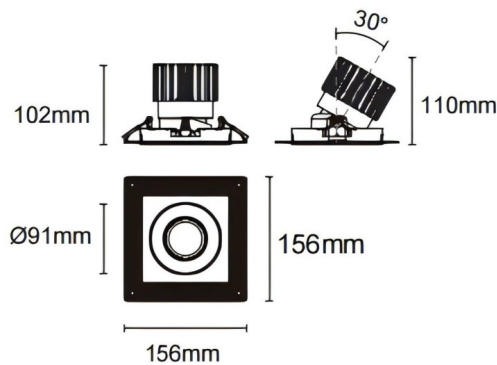

Trimless cardan

Lavov downlight from the family Trimless cardan with a power of 25W and a beam angle of 55°. Finished in black colour. With a total lumen output of 2394lm and a luminous efficacy of 95.76lm/W. Made in die cast aluminium and PC lenses. Driver DALI Casamby ready. CCT 3000K.

Dimensions

Product dimensions (mm) **L156*W156*H110mm**

Scheme

Cut out : 120X120mm (Trimless)

| | |
|--------------|-----------------|
| Item code | 86.D093.2349.02 |
| Product type | Indoor |
| Category | Downlights |
| Family | Cardan |
| Subfamily | Trimless cardan |
| Pictograms | |

| | |
|----------------------------|--------------------|
| Product | |
| Real power (W) | 25 |
| Real luminous flux (Lm) | 2394 |
| Luminous efficiency (Lm/W) | 95.76 |
| Beam angle (°) | 55° |
| Life time (h) | 50000hrs L80B10 |
| IP | IP44 |
| Colour | black |
| Control gear included | yes |
| Control gear | DALI Casamby ready |
| Flicker Free | yes |
| Light source | LED |
| Type of LED | COB |
| Colour temperature (K) | 3000 |
| Colour consistency (SDCM) | SDCM3 |
| CRI | 90 |