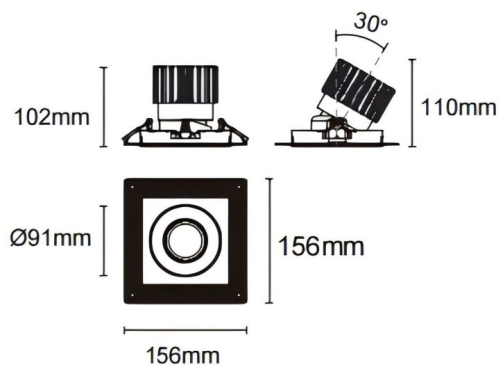

### Trimless cardan

Lavov downlight from the family Trimless cardan with a power of 25W and a beam angle of 30°. Finished in white colour. With a total lumen output of 2394lm and a luminous efficacy of 95.76lm/W. Made in die cast aluminium and PC lenses. Driver On-Off no dim . CCT 4000K.

### Dimensions

Product dimensions (mm) **L156\*W156\*H110mm**

### Scheme

Cut out : 120X120mm (Trimless)

### Product

Real power (W)	25
Real luminous flux (Lm)	2394
Luminous efficiency (Lm/W)	95.76
Beam angle (°)	30°
Life time (h)	50000hrs L80B10
IP	IP44
Colour	white
Control gear included	yes
Control gear	On-Off no dim
Flicker Free	yes
Light source	led
Type of LED	COB
Colour temperature (K)	4000
Colour consistency (SDCM)	SDCM<3
CRI	90