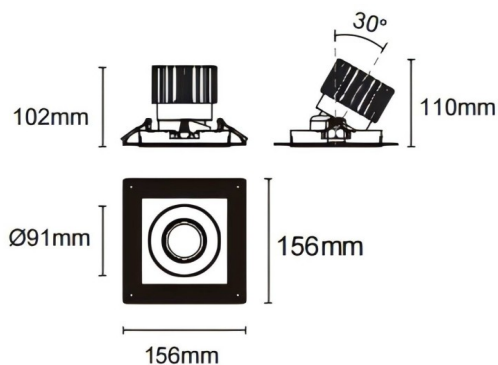

### Trimless cardan

Lavov downlight from the family Trimless cardan with a power of 25W and a beam angle of 30°. Finished in white colour. With a total lumen output of 2394lm and a luminous efficacy of 95.76lm/W. Made in die cast aluminium and PC lenses. Driver On-Off no dim . CCT 4000K.

### Dimensions

Product dimensions (mm) **L156\*W156\*H110mm**

### Scheme

Cut out : 120X120mm (Trimless)

Item code	86.D093.2411.01
Product type	Indoor
Category	Downlights
Family	Cardan
Subfamily	Trimless cardan
Pictograms	

### Product

Real power (W)	25
Real luminous flux (Lm)	2394
Luminous efficiency (Lm/W)	95.76
Beam angle (°)	30°
Life time (h)	50000hrs L80B10
IP	IP44
Colour	white
Control gear included	yes
Control gear	On-Off no dim
Flicker Free	yes
Light source	LED
Type of LED	COB
Colour temperature (K)	4000
Colour consistency (SDCM)	SDCM3
CRI	90