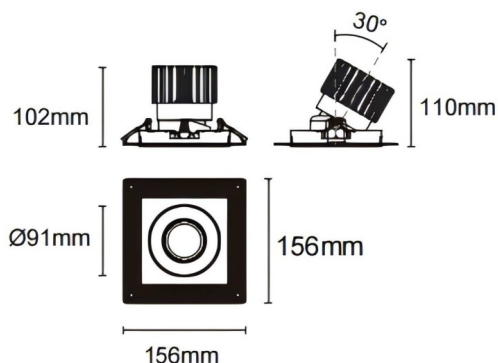

Trimless cardan

Lavov downlight from the family Trimless cardan with a power of 25W and a beam angle of 30°. Finished in black colour. With a total lumen output of 2394lm and a luminous efficacy of 95.76lm/W. Made in die cast aluminium and PC lenses. Driver On-Off no dim . CCT 4000K.

Dimensions

Product dimensions (mm) **L156*W156*H110mm**

Scheme

 Cut out : 120X120mm (Trimless)

Item code	86.D093.2411.02
Product type	Indoor
Category	Downlights
Family	Cardan
Subfamily	Trimless cardan
Pictograms	

Product	
Real power (W)	25
Real luminous flux (Lm)	2394
Luminous efficiency (Lm/W)	95.76
Beam angle (&ordm;)	30°
Life time (h)	50000hrs L80B10
IP	IP44
Colour	black
Control gear included	yes
Control gear	On-Off no dim
Flicker Free	yes
Light source	led
Type of LED	COB
Colour temperature (K)	4000
Colour consistency (SDCM)	SDCM<3
CRI	90