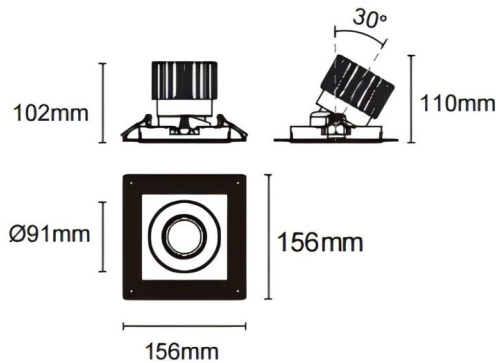

Trimless cardan

Lavov downlight from the family Trimless cardan with a power of 25W and a beam angle of 30°. Finished in black colour. With a total lumen output of 2394lm and a luminous efficacy of 95.76lm/W. Made in die cast aluminium and PC lenses. Driver On-Off no dim . CCT 4000K.

Dimensions

Product dimensions (mm) **L156*W156*H110mm**

Scheme

Cut out : 120X120mm (Trimless)

Item code	86.D093.2411.02
Product type	Indoor
Category	Downlights
Family	Cardan
Subfamily	Trimless cardan
Pictograms	

Product	
Real power (W)	25
Real luminous flux (Lm)	2394
Luminous efficiency (Lm/W)	95.76
Beam angle (°)	30°
Life time (h)	50000hrs L80B10
IP	IP44
Colour	black
Control gear included	yes
Control gear	On-Off no dim
Flicker Free	yes
Light source	LED
Type of LED	COB
Colour temperature (K)	4000
Colour consistency (SDCM)	SDCM3
CRI	90