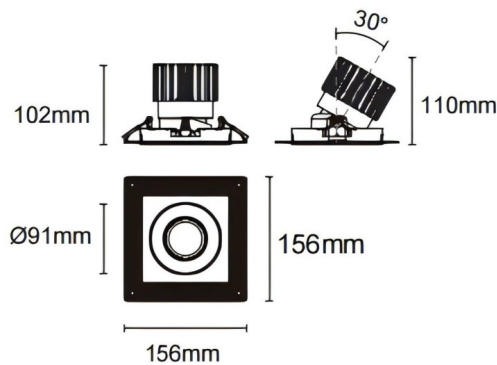

### Trimless cardan

Lavov downlight from the family Trimless cardan with a power of 25W and a beam angle of 30°. Finished in white colour. With a total lumen output of 2394lm and a luminous efficacy of 95.76lm/W. Made in die cast aluminium and PC lenses. Driver DALI dimmable . CCT 4000K.

### Dimensions

Product dimensions (mm) **L156\*W156\*H110mm**

### Scheme

 Cut out : 120X120mm (Trimless)

Item code	86.D093.2413.01
Product type	Indoor
Category	Downlights
Family	Cardan
Subfamily	Trimless cardan
Pictograms	

Product	
Real power (W)	25
Real luminous flux (Lm)	2394
Luminous efficiency (Lm/W)	95.76
Beam angle (°)	30°
Life time (h)	50000hrs L80B10
IP	IP44
Colour	white
Control gear included	yes
Control gear	DALI dimmable
Flicker Free	yes
Light source	LED
Type of LED	COB
Colour temperature (K)	4000
Colour consistency (SDCM)	SDCM3
CRI	90