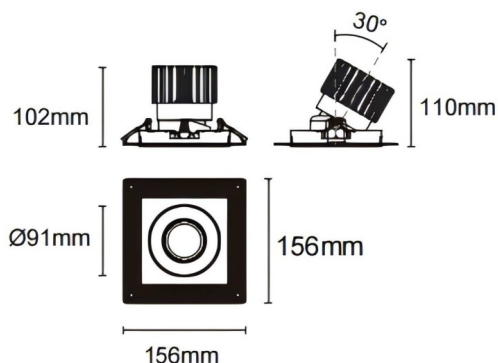

Trimless cardan

Lavov downlight from the family Trimless cardan with a power of 25W and a beam angle of 30°. Finished in black colour. With a total lumen output of 2394lm and a luminous efficacy of 95.76lm/W. Made in die cast aluminium and PC lenses. Driver DALI dimmable . CCT 4000K.

Dimensions

Product dimensions (mm) **L156*W156*H110mm**

Scheme

Cut out : 120X120mm (Trimless)

Item code	86.D093.2413.02
Product type	Indoor
Category	Downlights
Family	Cardan
Subfamily	Trimless cardan
Pictograms	

Product	
Real power (W)	25
Real luminous flux (Lm)	2394
Luminous efficiency (Lm/W)	95.76
Beam angle (&ordm;)	30°
Life time (h)	50000hrs L80B10
IP	IP44
Colour	black
Control gear included	yes
Control gear	DALI dimmable
Flicker Free	yes
Light source	led
Type of LED	COB
Colour temperature (K)	4000
Colour consistency (SDCM)	SDCM<3
CRI	90