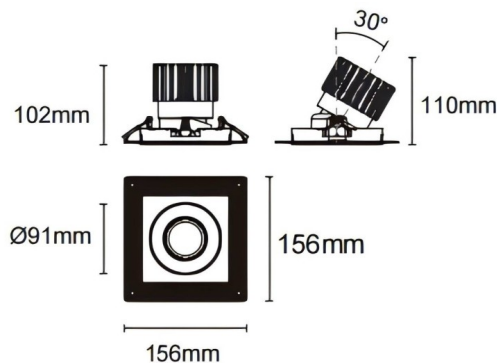

Trimless cardan

Lavov downlight from the family Trimless cardan with a power of 25W and a beam angle of 30°. Finished in white colour. With a total lumen output of 2394lm and a luminous efficacy of 95.76lm/W. Made in die cast aluminium and PC lenses. Driver DALI Casamby ready. CCT 4000K.

Dimensions

Product dimensions (mm) **L156*W156*H110mm**

Scheme

Cut out : 120X120mm (Trimless)

Item code	86.D093.2419.01
Product type	Indoor
Category	Downlights
Family	Cardan
Subfamily	Trimless cardan
Pictograms	

Product	
Real power (W)	25
Real luminous flux (Lm)	2394
Luminous efficiency (Lm/W)	95.76
Beam angle (°)	30°
Life time (h)	50000hrs L80B10
IP	IP44
Colour	white
Control gear included	yes
Control gear	DALI Casamby ready
Flicker Free	yes
Light source	LED
Type of LED	COB
Colour temperature (K)	4000
Colour consistency (SDCM)	SDCM3
CRI	90