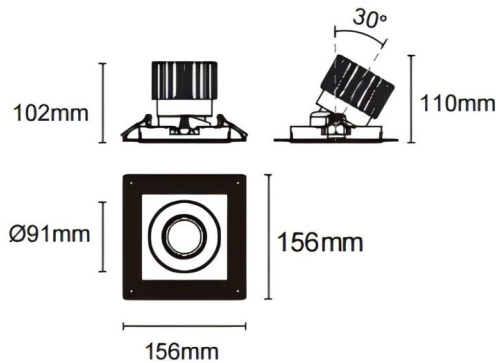

Trimless cardan

Lavov downlight from the family Trimless cardan with a power of 25W and a beam angle of 30°. Finished in black colour. With a total lumen output of 2394lm and a luminous efficacy of 95.76lm/W. Made in die cast aluminium and PC lenses. Driver DALI Casamby ready. CCT 4000K.

Dimensions

Product dimensions (mm) **L156*W156*H110mm**

Scheme

 Cut out : 120X120mm (Trimless)

Item code	86.D093.2419.02
Product type	Indoor
Category	Downlights
Family	Cardan
Subfamily	Trimless cardan
Pictograms	
Product	
Real power (W)	25
Real luminous flux (Lm)	2394
Luminous efficiency (Lm/W)	95.76
Beam angle (°)	30°
Life time (h)	50000hrs L80B10
IP	IP44
Colour	black
Control gear included	yes
Control gear	DALI Casamby ready
Flicker Free	yes
Light source	LED
Type of LED	COB
Colour temperature (K)	4000
Colour consistency (SDCM)	SDCM3
CRI	90