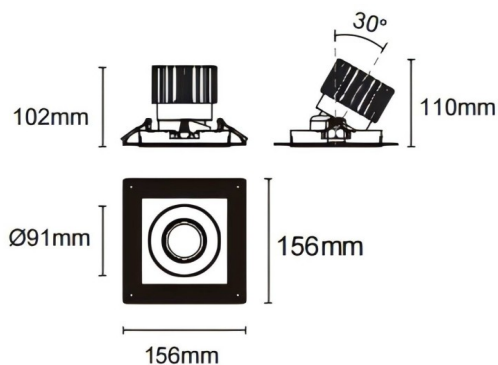

Trimless cardan

Lavov downlight from the family Trimless cardan with a power of 25W and a beam angle of 40°. Finished in white colour. With a total lumen output of 2394lm and a luminous efficacy of 95.76lm/W. Made in die cast aluminium and PC lenses. Driver On-Off no dim . CCT 4000K.

Dimensions

Product dimensions (mm) **L156*W156*H110mm**

Scheme

Cut out : 120X120mm (Trimless)

Item code	86.D093.2421.01
Product type	Indoor
Category	Downlights
Family	Cardan
Subfamily	Trimless cardan
Pictograms	

Product	
Real power (W)	25
Real luminous flux (Lm)	2394
Luminous efficiency (Lm/W)	95.76
Beam angle (º)	40°
Life time (h)	50000hrs L80B10
IP	IP44
Colour	white
Control gear included	yes
Control gear	On-Off no dim
Flicker Free	yes
Light source	led
Type of LED	COB
Colour temperature (K)	4000
Colour consistency (SDCM)	SDCM<3
CRI	90