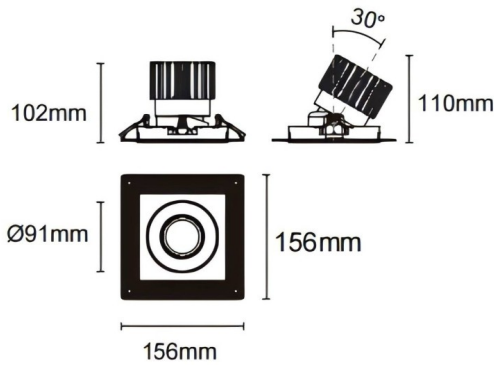

**Trimless cardan**

Lavov downlight from the family Trimless cardan with a power of 25W and a beam angle of 40°. Finished in black colour. With a total lumen output of 2394lm and a luminous efficacy of 95.76lm/W. Made in die cast aluminium and PC lenses. Driver On-Off no dim . CCT 4000K.

**Dimensions**

**Product dimensions (mm)**      **L156\*W156\*H110mm**

**Scheme**

Cut out : 120X120mm (Trimless)

<b>Item code</b>	<b>86.D093.2421.02</b>
<b>Product type</b>	<b>Indoor</b>
<b>Category</b>	<b>Downlights</b>
<b>Family</b>	<b>Cardan</b>
<b>Subfamily</b>	<b>Trimless cardan</b>
<b>Pictograms</b>	

<b>Product</b>	
<b>Real power (W)</b>	<b>25</b>
<b>Real luminous flux (Lm)</b>	<b>2394</b>
<b>Luminous efficiency (Lm/W)</b>	<b>95.76</b>
<b>Beam angle (&amp;ordm;)</b>	<b>40°</b>
<b>Life time (h)</b>	<b>50000hrs L80B10</b>
<b>IP</b>	<b>IP44</b>
<b>Colour</b>	<b>black</b>
<b>Control gear included</b>	<b>yes</b>
<b>Control gear</b>	<b>On-Off no dim</b>
<b>Flicker Free</b>	<b>yes</b>
<b>Light source</b>	<b>led</b>
<b>Type of LED</b>	<b>COB</b>
<b>Colour temperature (K)</b>	<b>4000</b>
<b>Colour consistency (SDCM)</b>	<b>SDCM&lt;3</b>
<b>CRI</b>	<b>90</b>