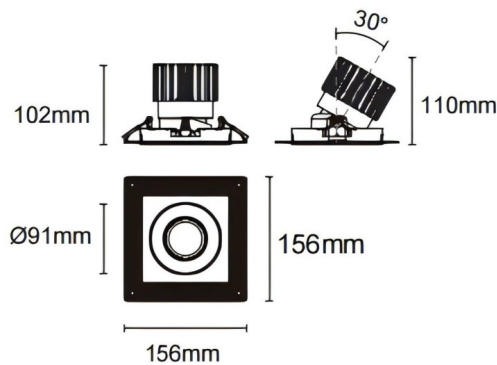

Trimless cardan

Lavov downlight from the family Trimless cardan with a power of 25W and a beam angle of 40°. Finished in black colour. With a total lumen output of 2394lm and a luminous efficacy of 95.76lm/W. Made in die cast aluminium and PC lenses. Driver DALI dimmable . CCT 4000K.

Dimensions

Product dimensions (mm) **L156*W156*H110mm**

Scheme

Cut out : 120X120mm (Trimless)

Item code	86.D093.2423.02
Product type	Indoor
Category	Downlights
Family	Cardan
Subfamily	Trimless cardan
Pictograms	

Product	
Real power (W)	25
Real luminous flux (Lm)	2394
Luminous efficiency (Lm/W)	95.76
Beam angle (°)	40°
Life time (h)	50000hrs L80B10
IP	IP44
Colour	black
Control gear included	yes
Control gear	DALI dimmable
Flicker Free	yes
Light source	LED
Type of LED	COB
Colour temperature (K)	4000
Colour consistency (SDCM)	SDCM3
CRI	90