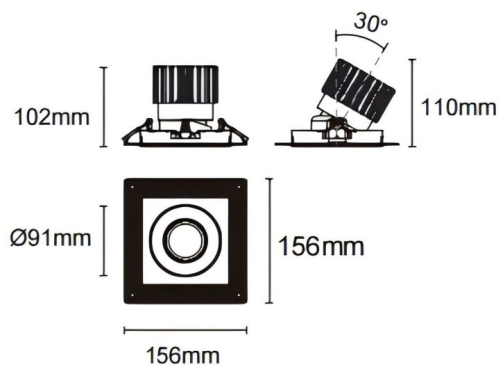

Trimless cardan

Lavov downlight from the family Trimless cardan with a power of 25W and a beam angle of 40°. Finished in white colour. With a total lumen output of 2394lm and a luminous efficacy of 95.76lm/W. Made in die cast aluminium and PC lenses. Driver DALI Casamby ready. CCT 4000K.

Item code	86.D093.2429.01
Product type	Indoor
Category	Downlights
Family	Cardan A
Subfamily	Trimless cardan
Pictograms	

Dimensions

Product dimensions (mm) **L156*W156*H110mm**

Scheme

Cut out : 120X120mm (Trimless)

Product	
Real power (W)	25
Real luminous flux (Lm)	2394
Luminous efficiency (Lm/W)	95.76
Beam angle (°)	40°
Life time (h)	50000hrs L80B10
IP	IP44
Colour	white
Control gear included	yes
Control gear	DALI Casamby ready
Flicker Free	yes
Light source	led
Type of LED	COB
Colour temperature (K)	4000
Colour consistency (SDCM)	SDCM<3
CRI	90