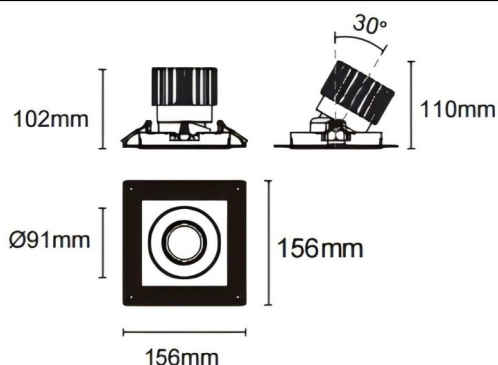

Trimless cardan

Lavov downlight from the family Trimless cardan with a power of 25W and a beam angle of 40°. Finished in white colour. With a total lumen output of 2394lm and a luminous efficacy of 95.76lm/W. Made in die cast aluminium and PC lenses. Driver DALI Casamby ready. CCT 4000K.

Dimensions

Product dimensions (mm) **L156*W156*H110mm**

Scheme

Cut out : 120X120mm (Trimless)

Item code	86.D093.2429.01
Product type	Indoor
Category	Downlights
Family	Cardan
Subfamily	Trimless cardan
Pictograms	

Product	
Real power (W)	25
Real luminous flux (Lm)	2394
Luminous efficiency (Lm/W)	95.76
Beam angle (º)	40°
Life time (h)	50000hrs L80B10
IP	IP44
Colour	white
Control gear included	yes
Control gear	DALI Casamby ready
Flicker Free	yes
Light source	led
Type of LED	COB
Colour temperature (K)	4000
Colour consistency (SDCM)	SDCM<3
CRI	90