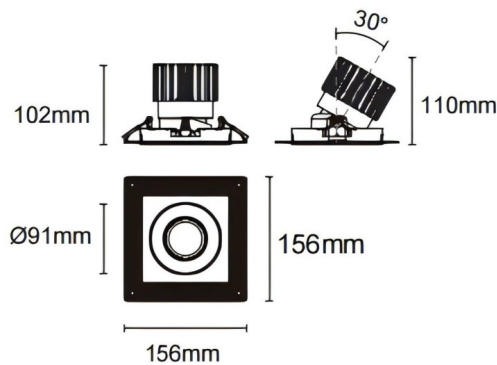

Trimless cardan

Lavov downlight from the family Trimless cardan with a power of 25W and a beam angle of 40°. Finished in black colour. With a total lumen output of 2394lm and a luminous efficacy of 95.76lm/W. Made in die cast aluminium and PC lenses. Driver DALI Casamby ready. CCT 4000K.

Dimensions

Product dimensions (mm) **L156*W156*H110mm**

Scheme

Cut out : 120X120mm (Trimless)

Item code	86.D093.2429.02
Product type	Indoor
Category	Downlights
Family	Cardan
Subfamily	Trimless cardan
Pictograms	

Product	
Real power (W)	25
Real luminous flux (Lm)	2394
Luminous efficiency (Lm/W)	95.76
Beam angle (°)	40°
Life time (h)	50000hrs L80B10
IP	IP44
Colour	black
Control gear included	yes
Control gear	DALI Casamby ready
Flicker Free	yes
Light source	LED
Type of LED	COB
Colour temperature (K)	4000
Colour consistency (SDCM)	SDCM3
CRI	90