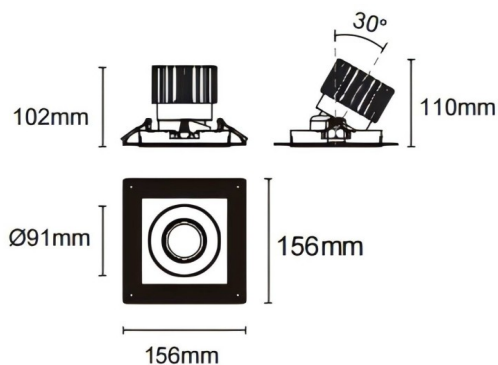

### Trimless cardan

Lavov downlight from the family Trimless cardan with a power of 25W and a beam angle of 40°. Finished in black colour. With a total lumen output of 2394lm and a luminous efficacy of 95.76lm/W. Made in die cast aluminium and PC lenses. Driver DALI Casamby ready. CCT 4000K.

### Dimensions

Product dimensions (mm) **L156\*W156\*H110mm**

### Scheme

Cut out : 120X120mm (Trimless)

Item code	86.D093.2429.02
Product type	Indoor
Category	Downlights
Family	Cardan
Subfamily	Trimless cardan
Pictograms	

### Product

Real power (W)	25
Real luminous flux (Lm)	2394
Luminous efficiency (Lm/W)	95.76
Beam angle (&ordm;)	40°
Life time (h)	50000hrs L80B10
IP	IP44
Colour	black
Control gear included	yes
Control gear	DALI Casamby ready
Flicker Free	yes
Light source	led
Type of LED	COB
Colour temperature (K)	4000
Colour consistency (SDCM)	SDCM<3
CRI	90