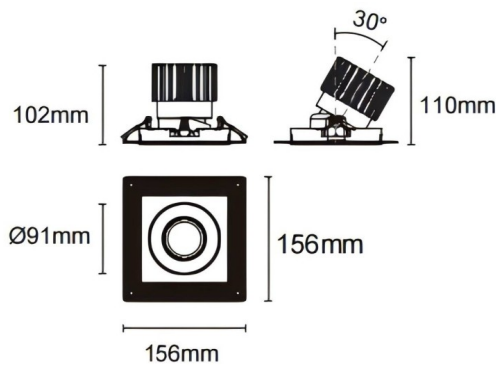

Trimless cardan

Lavov downlight from the family Trimless cardan with a power of 25W and a beam angle of 50°. Finished in black colour. With a total lumen output of 2394lm and a luminous efficacy of 95.76lm/W. Made in die cast aluminium and PC lenses. Driver On-Off no dim . CCT 4000K.

Dimensions

Product dimensions (mm) **L156*W156*H110mm**

Scheme

 Cut out : 120X120mm (Trimless)

Item code	86.D093.2431.02
Product type	Indoor
Category	Downlights
Family	Cardan A
Subfamily	Trimless cardan
Pictograms	

Product	
Real power (W)	25
Real luminous flux (Lm)	2394
Luminous efficiency (Lm/W)	95.76
Beam angle (°)	50°
Life time (h)	50000hrs L80B10
IP	IP44
Colour	black
Control gear included	yes
Control gear	On-Off no dim
Flicker Free	yes
Light source	led
Type of LED	COB
Colour temperature (K)	4000
Colour consistency (SDCM)	SDCM<3
CRI	90