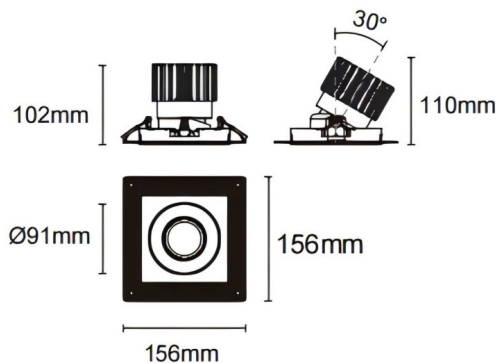

Trimless cardan

Lavov downlight from the family Trimless cardan with a power of 25W and a beam angle of 50°. Finished in white colour. With a total lumen output of 2394lm and a luminous efficacy of 95.76lm/W. Made in die cast aluminium and PC lenses. Driver DALI dimmable . CCT 4000K.

Dimensions

Product dimensions (mm) **L156*W156*H110mm**

Scheme

Cut out : 120X120mm (Trimless)

Item code	86.D093.2433.01
Product type	Indoor
Category	Downlights
Family	Cardan
Subfamily	Trimless cardan
Pictograms	

Product	
Real power (W)	25
Real luminous flux (Lm)	2394
Luminous efficiency (Lm/W)	95.76
Beam angle (º)	50°
Life time (h)	50000hrs L80B10
IP	IP44
Colour	white
Control gear included	yes
Control gear	DALI dimmable
Flicker Free	yes
Light source	led
Type of LED	COB
Colour temperature (K)	4000
Colour consistency (SDCM)	SDCM<3
CRI	90