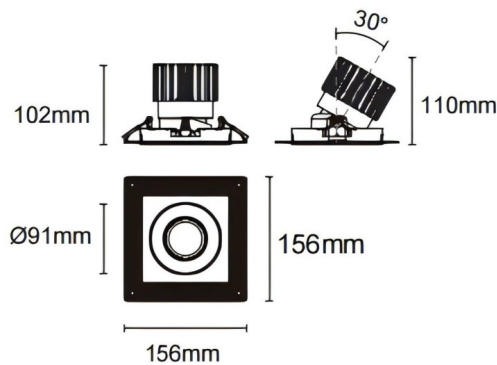

Trimless cardan

Lavov downlight from the family Trimless cardan with a power of 25W and a beam angle of 50°. Finished in black colour. With a total lumen output of 2394lm and a luminous efficacy of 95.76lm/W. Made in die cast aluminium and PC lenses. Driver DALI dimmable . CCT 4000K.

Dimensions

Product dimensions (mm) **L156*W156*H110mm**

Scheme

Cut out : 120X120mm (Trimless)

Item code	86.D093.2433.02
Product type	Indoor
Category	Downlights
Family	Cardan
Subfamily	Trimless cardan
Pictograms	

Product	
Real power (W)	25
Real luminous flux (Lm)	2394
Luminous efficiency (Lm/W)	95.76
Beam angle (°)	50°
Life time (h)	50000hrs L80B10
IP	IP44
Colour	black
Control gear included	yes
Control gear	DALI dimmable
Flicker Free	yes
Light source	LED
Type of LED	COB
Colour temperature (K)	4000
Colour consistency (SDCM)	SDCM3
CRI	90