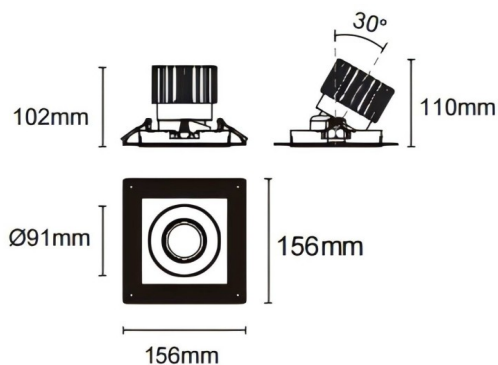

Trimless cardan

Lavov downlight from the family Trimless cardan with a power of 25W and a beam angle of 50°. Finished in white colour. With a total lumen output of 2394lm and a luminous efficacy of 95.76lm/W. Made in die cast aluminium and PC lenses. Driver DALI Casamby ready. CCT 4000K.

Dimensions

Product dimensions (mm) **L156*W156*H110mm**

Scheme

Cut out : 120X120mm (Trimless)

| | |
|--------------|-----------------|
| Item code | 86.D093.2439.01 |
| Product type | Indoor |
| Category | Downlights |
| Family | Cardan |
| Subfamily | Trimless cardan |
| Pictograms | |

| | |
|----------------------------|--------------------|
| Product | |
| Real power (W) | 25 |
| Real luminous flux (Lm) | 2394 |
| Luminous efficiency (Lm/W) | 95.76 |
| Beam angle (°) | 50° |
| Life time (h) | 50000hrs L80B10 |
| IP | IP44 |
| Colour | white |
| Control gear included | yes |
| Control gear | DALI Casamby ready |
| Flicker Free | yes |
| Light source | LED |
| Type of LED | COB |
| Colour temperature (K) | 4000 |
| Colour consistency (SDCM) | SDCM3 |
| CRI | 90 |