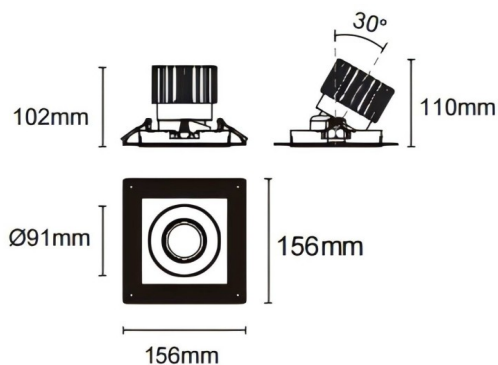

Trimless cardan

Lavov downlight from the family Trimless cardan with a power of 25W and a beam angle of 55°. Finished in white colour. With a total lumen output of 2394lm and a luminous efficacy of 95.76lm/W. Made in die cast aluminium and PC lenses. Driver On-Off no dim . CCT 4000K.

Dimensions

Product dimensions (mm) L156*W156*H110mm

Scheme

 Cut out : 120X120mm (Trimless)

Item code	86.D093.2441.01
Product type	Indoor
Category	Downlights
Family	Cardan
Subfamily	Trimless cardan
Pictograms	

Product	
Real power (W)	25
Real luminous flux (Lm)	2394
Luminous efficiency (Lm/W)	95.76
Beam angle (&ordm;)	55°
Life time (h)	50000hrs L80B10
IP	IP44
Colour	white
Control gear included	yes
Control gear	On-Off no dim
Flicker Free	yes
Light source	led
Type of LED	COB
Colour temperature (K)	4000
Colour consistency (SDCM)	SDCM<3
CRI	90