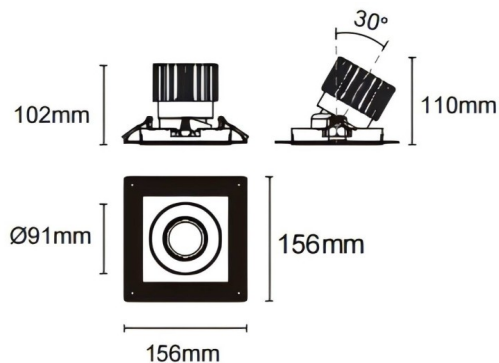

### Trimless cardan

Lavov downlight from the family Trimless cardan with a power of 25W and a beam angle of 55°. Finished in white colour. With a total lumen output of 2394lm and a luminous efficacy of 95.76lm/W. Made in die cast aluminium and PC lenses. Driver On-Off no dim . CCT 4000K.

### Dimensions

Product dimensions (mm) **L156\*W156\*H110mm**

### Scheme

Cut out : 120X120mm (Trimless)

Item code	<b>86.D093.2441.01</b>
Product type	<b>Indoor</b>
Category	<b>Downlights</b>
Family	<b>Cardan</b>
Subfamily	<b>Trimless cardan</b>
Pictograms	

<b>Product</b>	
Real power (W)	<b>25</b>
Real luminous flux (Lm)	<b>2394</b>
Luminous efficiency (Lm/W)	<b>95.76</b>
Beam angle (°)	<b>55°</b>
Life time (h)	<b>50000hrs L80B10</b>
IP	<b>IP44</b>
Colour	<b>white</b>
Control gear included	<b>yes</b>
Control gear	<b>On-Off no dim</b>
Flicker Free	<b>yes</b>
Light source	<b>LED</b>
Type of LED	<b>COB</b>
Colour temperature (K)	<b>4000</b>
Colour consistency (SDCM)	<b>SDCM3</b>
CRI	<b>90</b>