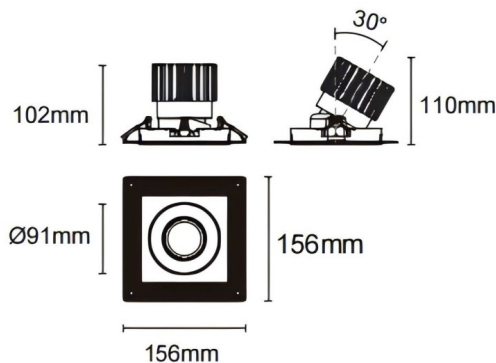

Trimless cardan

Lavov downlight from the family Trimless cardan with a power of 25W and a beam angle of 55°. Finished in black colour. With a total lumen output of 2394lm and a luminous efficacy of 95.76lm/W. Made in die cast aluminium and PC lenses. Driver On-Off no dim . CCT 4000K.

Item code	86.D093.2441.02
Product type	Indoor
Category	Downlights
Family	Cardan A
Subfamily	Trimless cardan
Pictograms	

Dimensions

Product dimensions (mm) **L156*W156*H110mm**

Scheme

Cut out : 120X120mm (Trimless)

Product

Real power (W)	25
Real luminous flux (Lm)	2394
Luminous efficiency (Lm/W)	95.76
Beam angle (°)	55°
Life time (h)	50000hrs L80B10
IP	IP44
Colour	black
Control gear included	yes
Control gear	On-Off no dim
Flicker Free	yes
Light source	led
Type of LED	COB
Colour temperature (K)	4000
Colour consistency (SDCM)	SDCM<3
CRI	90