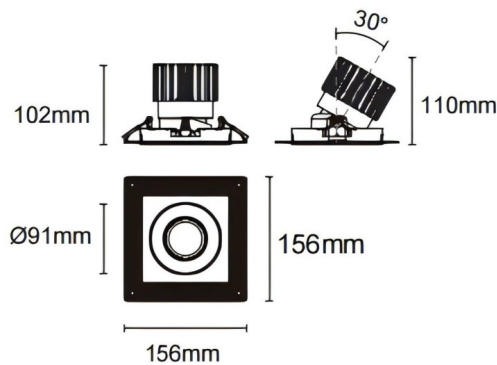

### Trimless cardan

Lavov downlight from the family Trimless cardan with a power of 25W and a beam angle of 55°. Finished in white colour. With a total lumen output of 2394lm and a luminous efficacy of 95.76lm/W. Made in die cast aluminium and PC lenses. Driver DALI dimmable . CCT 4000K.

### Dimensions

Product dimensions (mm) **L156\*W156\*H110mm**

### Scheme

Cut out : 120X120mm (Trimless)

Item code	86.D093.2443.01
Product type	Indoor
Category	Downlights
Family	Cardan
Subfamily	Trimless cardan
Pictograms	

Product	
Real power (W)	25
Real luminous flux (Lm)	2394
Luminous efficiency (Lm/W)	95.76
Beam angle (&ordm;)	55°
Life time (h)	50000hrs L80B10
IP	IP44
Colour	white
Control gear included	yes
Control gear	DALI dimmable
Flicker Free	yes
Light source	led
Type of LED	COB
Colour temperature (K)	4000
Colour consistency (SDCM)	SDCM<3
CRI	90