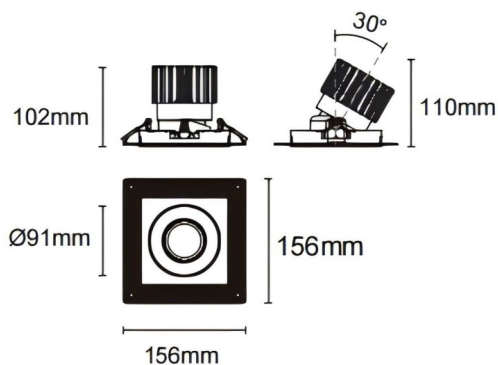

Trimless cardan

Lavov downlight from the family Trimless cardan with a power of 25W and a beam angle of 55°. Finished in black colour. With a total lumen output of 2394lm and a luminous efficacy of 95.76lm/W. Made in die cast aluminium and PC lenses. Driver DALI dimmable . CCT 4000K.

Dimensions

Product dimensions (mm) **L156*W156*H110mm**

Scheme

Cut out : 120X120mm (Trimless)

Item code	86.D093.2443.02
Product type	Indoor
Category	Downlights
Family	Cardan
Subfamily	Trimless cardan
Pictograms	

Product	
Real power (W)	25
Real luminous flux (Lm)	2394
Luminous efficiency (Lm/W)	95.76
Beam angle (°)	55°
Life time (h)	50000hrs L80B10
IP	IP44
Colour	black
Control gear included	yes
Control gear	DALI dimmable
Flicker Free	yes
Light source	led
Type of LED	COB
Colour temperature (K)	4000
Colour consistency (SDCM)	SDCM<3
CRI	90