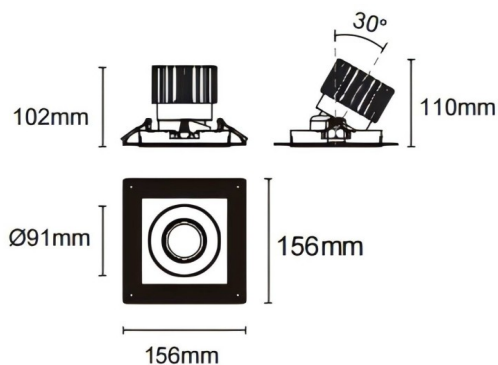

**Trimless cardan**

Lavov downlight from the family Trimless cardan with a power of 25W and a beam angle of 55°. Finished in black colour. With a total lumen output of 2394lm and a luminous efficacy of 95.76lm/W. Made in die cast aluminium and PC lenses. Driver DALI dimmable . CCT 4000K.

**Dimensions**

**Product dimensions (mm)**      **L156\*W156\*H110mm**

**Scheme**

Cut out : 120X120mm (Trimless)

<b>Item code</b>	<b>86.D093.2443.02</b>
<b>Product type</b>	<b>Indoor</b>
<b>Category</b>	<b>Downlights</b>
<b>Family</b>	<b>Cardan</b>
<b>Subfamily</b>	<b>Trimless cardan</b>
<b>Pictograms</b>	

<b>Product</b>	
<b>Real power (W)</b>	<b>25</b>
<b>Real luminous flux (Lm)</b>	<b>2394</b>
<b>Luminous efficiency (Lm/W)</b>	<b>95.76</b>
<b>Beam angle (°)</b>	<b>55°</b>
<b>Life time (h)</b>	<b>50000hrs L80B10</b>
<b>IP</b>	<b>IP44</b>
<b>Colour</b>	<b>black</b>
<b>Control gear included</b>	<b>yes</b>
<b>Control gear</b>	<b>DALI dimmable</b>
<b>Flicker Free</b>	<b>yes</b>
<b>Light source</b>	<b>LED</b>
<b>Type of LED</b>	<b>COB</b>
<b>Colour temperature (K)</b>	<b>4000</b>
<b>Colour consistency (SDCM)</b>	<b>SDCM3</b>
<b>CRI</b>	<b>90</b>