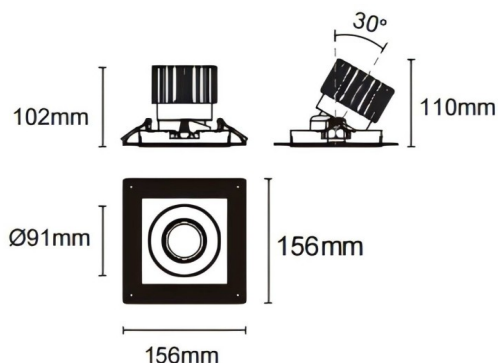

### Trimless cardan

Lavov downlight from the family Trimless cardan with a power of 25W and a beam angle of 55°. Finished in white colour. With a total lumen output of 2394lm and a luminous efficacy of 95.76lm/W. Made in die cast aluminium and PC lenses. Driver DALI Casamby ready. CCT 4000K.

### Dimensions

Product dimensions (mm) **L156\*W156\*H110mm**

### Scheme

Cut out : 120X120mm (Trimless)

Item code	86.D093.2449.01
Product type	Indoor
Category	Downlights
Family	Cardan
Subfamily	Trimless cardan
Pictograms	

Product	
Real power (W)	25
Real luminous flux (Lm)	2394
Luminous efficiency (Lm/W)	95.76
Beam angle (°)	55°
Life time (h)	50000hrs L80B10
IP	IP44
Colour	white
Control gear included	yes
Control gear	DALI Casamby ready
Flicker Free	yes
Light source	LED
Type of LED	COB
Colour temperature (K)	4000
Colour consistency (SDCM)	SDCM3
CRI	90