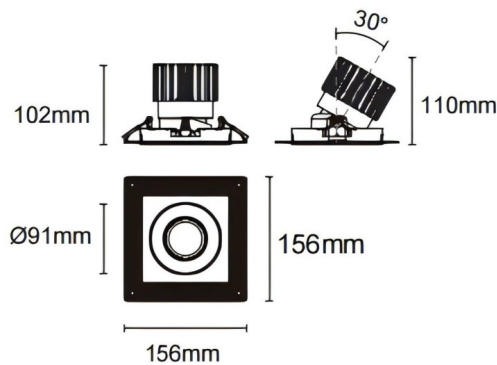

Trimless cardan

Lavov downlight from the family Trimless cardan with a power of 25W and a beam angle of 55°. Finished in black colour. With a total lumen output of 2394lm and a luminous efficacy of 95.76lm/W. Made in die cast aluminium and PC lenses. Driver DALI Casamby ready. CCT 4000K.

Dimensions

Product dimensions (mm) **L156*W156*H110mm**

Scheme

Cut out : 120X120mm (Trimless)

Item code	86.D093.2449.02
Product type	Indoor
Category	Downlights
Family	Cardan
Subfamily	Trimless cardan
Pictograms	

Product	
Real power (W)	25
Real luminous flux (Lm)	2394
Luminous efficiency (Lm/W)	95.76
Beam angle (º)	55°
Life time (h)	50000hrs L80B10
IP	IP44
Colour	black
Control gear included	yes
Control gear	DALI Casamby ready
Flicker Free	yes
Light source	led
Type of LED	COB
Colour temperature (K)	4000
Colour consistency (SDCM)	SDCM<3
CRI	90