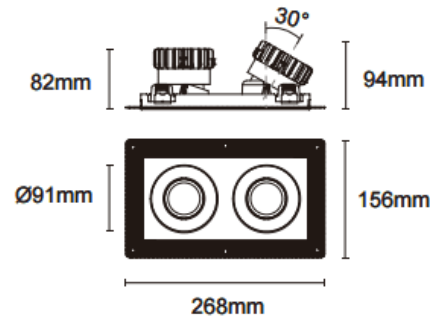

Trimless cardan 2

Lavov downlight from the family Trimless cardan 2 with a power of 2x17W and a beam angle of 20°. Finished in white colour. With a total lumen output of 2x1580lm and a luminous efficacy of 93lm/W. Made in die cast aluminium and PC lenses. Driver DALI dimmable . CCT 3000K.

Dimensions

Product dimensions (mm) L268*W156*H94mm

Scheme

⚠ Cut out : 120X232mm

Item code	86.D094.1313.01
Product type	Indoor
Category	Downlights
Family	Cardan
Subfamily	Trimless cardan 2
Pictograms	

Product	
Real power (W)	2x17
Real luminous flux (Lm)	2x1580
Luminous efficiency (Lm/W)	93
Beam angle (º)	20°
Life time (h)	50000hrs L80B10
IP	IP44
Colour	white
Control gear included	yes
Control gear	DALI dimmable
Flicker Free	yes
Light source	led
Type of LED	COB
Colour temperature (K)	3000
Colour consistency (SDCM)	SDCM<3
CRI	90