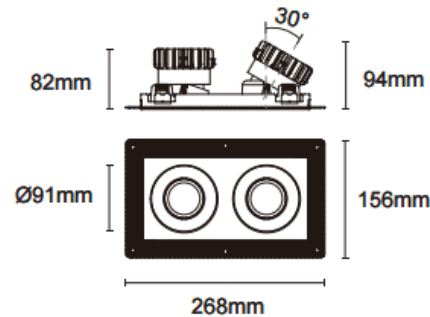

Trimless cardan 2

Lavov downlight from the family Trimless cardan 2 with a power of 2x17W and a beam angle of 20°. Finished in black colour. With a total lumen output of 2x1580lm and a luminous efficacy of 93lm/W. Made in die cast aluminium and PC lenses. Driver DALI Casamby ready. CCT 3000K.

Dimensions

Product dimensions (mm) L268*W156*H94mm

Scheme

⚠ Cut out : 120X232mm

Item code	86.D094.1319.02
Product type	Indoor
Category	Downlights
Family	Cardan
Subfamily	Trimless cardan 2
Pictograms	

Product	
Real power (W)	2x17
Real luminous flux (Lm)	2x1580
Luminous efficiency (Lm/W)	93
Beam angle (º)	20°
Life time (h)	50000hrs L80B10
IP	IP44
Colour	black
Control gear included	yes
Control gear	DALI Casamby ready
Flicker Free	yes
Light source	led
Type of LED	COB
Colour temperature (K)	3000
Colour consistency (SDCM)	SDCM<3
CRI	90