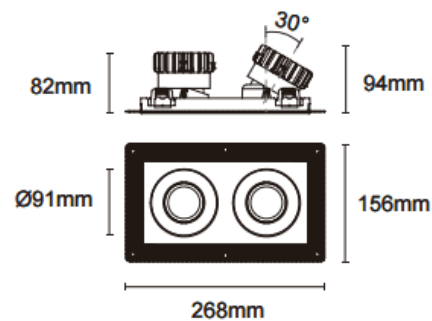

### Trimless cardan 2

Lavov downlight from the family Trimless cardan 2 with a power of 2x17W and a beam angle of 30°. Finished in black colour. With a total lumen output of 2x1580lm and a luminous efficacy of 93lm/W. Made in die cast aluminium and PC lenses. Driver On-Off no dim . CCT 3000K.

#### Dimensions

Product dimensions (mm) **L268\*W156\*H94mm**

#### Scheme

Cut out : 120X232mm

Item code	86.D094.1321.02
Product type	Indoor
Category	Downlights
Family	Cardan
Subfamily	Trimless cardan 2
Pictograms	

Product	
Real power (W)	2x17
Real luminous flux (Lm)	2x1580
Luminous efficiency (Lm/W)	93
Beam angle (&ordm;)	30°
Life time (h)	50000hrs L80B10
IP	IP44
Colour	black
Control gear included	yes
Control gear	On-Off no dim
Flicker Free	yes
Light source	led
Type of LED	COB
Colour temperature (K)	3000
Colour consistency (SDCM)	SDCM<3
CRI	90