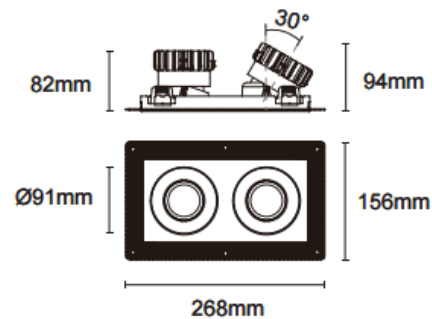

Trimless cardan 2

Lavov downlight from the family Trimless cardan 2 with a power of 2x17W and a beam angle of 30°. Finished in black colour. With a total lumen output of 2x1580lm and a luminous efficacy of 93lm/W. Made in die cast aluminium and PC lenses. Driver DALI dimmable . CCT 3000K.

Dimensions

Product dimensions (mm) L268*W156*H94mm

Scheme

⚠ Cut out : 120X232mm

Item code	86.D094.1323.02
Product type	Indoor
Category	Downlights
Family	Cardan
Subfamily	Trimless cardan 2
Pictograms	

Product	
Real power (W)	2x17
Real luminous flux (Lm)	2x1580
Luminous efficiency (Lm/W)	93
Beam angle (º)	30°
Life time (h)	50000hrs L80B10
IP	IP44
Colour	black
Control gear included	yes
Control gear	DALI dimmable
Flicker Free	yes
Light source	led
Type of LED	COB
Colour temperature (K)	3000
Colour consistency (SDCM)	SDCM<3
CRI	90