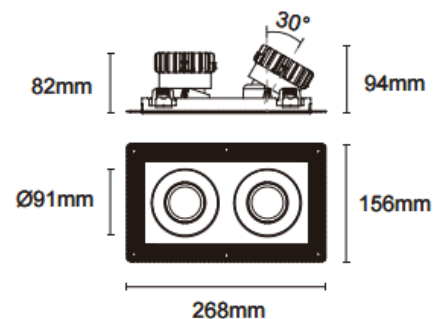

Trimless cardan 2

Lavov downlight from the family Trimless cardan 2 with a power of 2x17W and a beam angle of 30°. Finished in black colour. With a total lumen output of 2x1580lm and a luminous efficacy of 93lm/W. Made in die cast aluminium and PC lenses. Driver DALI dimmable . CCT 3000K.

Item code	86.D094.1323.02
Product type	Indoor
Category	Downlights
Family	Cardan
Subfamily	Trimless cardan 2
Pictograms	

Dimensions

Product dimensions (mm) **L268*W156*H94mm**

Scheme

Cut out : 120X232mm

Product	
Real power (W)	2x17
Real luminous flux (Lm)	2x1580
Luminous efficiency (Lm/W)	93
Beam angle (°)	30°
Life time (h)	50000hrs L80B10
IP	IP44
Colour	black
Control gear included	yes
Control gear	DALI dimmable
Flicker Free	yes
Light source	LED
Type of LED	COB
Colour temperature (K)	3000
Colour consistency (SDCM)	SDCM3
CRI	90