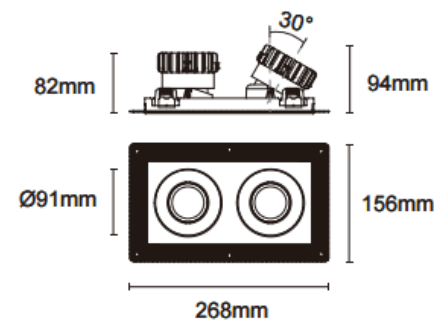

Trimless cardan 2

Lavov downlight from the family Trimless cardan 2 with a power of 2x17W and a beam angle of 45°. Finished in black colour. With a total lumen output of 2x1580lm and a luminous efficacy of 93lm/W. Made in die cast aluminium and PC lenses. Driver DALI dimmable . CCT 3000K.

Dimensions

Product dimensions (mm) **L268*W156*H94mm**

Scheme

Cut out : 120X232mm

Item code	86.D094.1333.02
Product type	Indoor
Category	Downlights
Family	Cardan
Subfamily	Trimless cardan 2
Pictograms	

Product	
Real power (W)	2x17
Real luminous flux (Lm)	2x1580
Luminous efficiency (Lm/W)	93
Beam angle (°)	45°
Life time (h)	50000hrs L80B10
IP	IP44
Colour	black
Control gear included	yes
Control gear	DALI dimmable
Flicker Free	yes
Light source	LED
Type of LED	COB
Colour temperature (K)	3000
Colour consistency (SDCM)	SDCM3
CRI	90