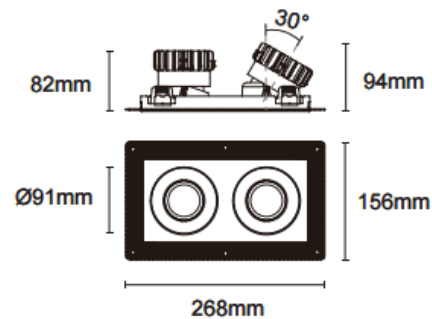

### Trimless cardan 2

Lavov downlight from the family Trimless cardan 2 with a power of 2x17W and a beam angle of 55°. Finished in white colour. With a total lumen output of 2x1580lm and a luminous efficacy of 93lm/W. Made in die cast aluminium and PC lenses. Driver On-Off no dim . CCT 3000K.

#### Dimensions

Product dimensions (mm) L268\*W156\*H94mm

#### Scheme

⚠ Cut out : 120X232mm

|              |   |
|--------------|---|
| Item code    | 86.D094.1341.01   |
| Product type | Indoor  |
| Category     | Downlights  |
| Family       | Cardan  |
| Subfamily    | Trimless cardan 2   |
| Pictograms   |  |

|                            |                 |
|----------------------------|-----------------|
| Product                    |                 |
| Real power (W)             | 2x17            |
| Real luminous flux (Lm)    | 2x1580          |
| Luminous efficiency (Lm/W) | 93              |
| Beam angle (&ordm;)        | 55°             |
| Life time (h)              | 50000hrs L80B10 |
| IP                         | IP44            |
| Colour                     | white           |
| Control gear included      | yes             |
| Control gear               | On-Off no dim   |
| Flicker Free               | yes             |
| Light source               | led             |
| Type of LED                | COB             |
| Colour temperature (K)     | 3000            |
| Colour consistency (SDCM)  | SDCM<3          |
| CRI                        | 90              |