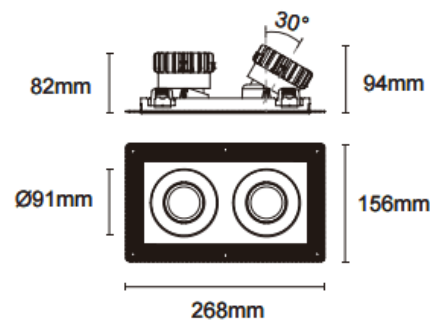

### Trimless cardan 2

Lavov downlight from the family Trimless cardan 2 with a power of 2x17W and a beam angle of 55°. Finished in black colour. With a total lumen output of 2x1580lm and a luminous efficacy of 93lm/W. Made in die cast aluminium and PC lenses. Driver On-Off no dim . CCT 3000K.

#### Dimensions

Product dimensions (mm) **L268\*W156\*H94mm**

#### Scheme

Cut out : 120X232mm

Item code	<b>86.D094.1341.02</b>
Product type	<b>Indoor</b>
Category	<b>Downlights</b>
Family	<b>Cardan</b>
Subfamily	<b>Trimless cardan 2</b>
Pictograms	

<b>Product</b>	
Real power (W)	<b>2x17</b>
Real luminous flux (Lm)	<b>2x1580</b>
Luminous efficiency (Lm/W)	<b>93</b>
Beam angle (°)	<b>55°</b>
Life time (h)	<b>50000hrs L80B10</b>
IP	<b>IP44</b>
Colour	<b>black</b>
Control gear included	<b>yes</b>
Control gear	<b>On-Off no dim</b>
Flicker Free	<b>yes</b>
Light source	<b>LED</b>
Type of LED	<b>COB</b>
Colour temperature (K)	<b>3000</b>
Colour consistency (SDCM)	<b>SDCM3</b>
CRI	<b>90</b>