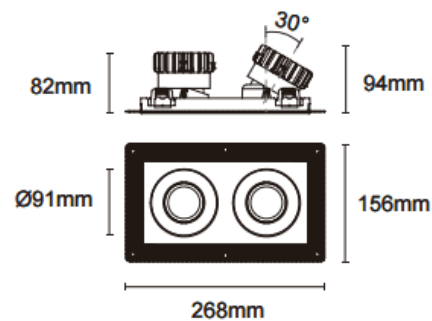

### Trimless cardan 2

Lavov downlight from the family Trimless cardan 2 with a power of 2x17W and a beam angle of 55°. Finished in black colour. With a total lumen output of 2x1580lm and a luminous efficacy of 93lm/W. Made in die cast aluminium and PC lenses. Driver On-Off no dim . CCT 3000K.

#### Dimensions

Product dimensions (mm) L268\*W156\*H94mm

#### Scheme

⚠ Cut out : 120X232mm

Item code	86.D094.1341.02
Product type	Indoor
Category	Downlights
Family	Cardan
Subfamily	Trimless cardan 2
Pictograms	

Product	
Real power (W)	2x17
Real luminous flux (Lm)	2x1580
Luminous efficiency (Lm/W)	93
Beam angle (&ordm;)	55°
Life time (h)	50000hrs L80B10
IP	IP44
Colour	black
Control gear included	yes
Control gear	On-Off no dim
Flicker Free	yes
Light source	led
Type of LED	COB
Colour temperature (K)	3000
Colour consistency (SDCM)	SDCM<3
CRI	90