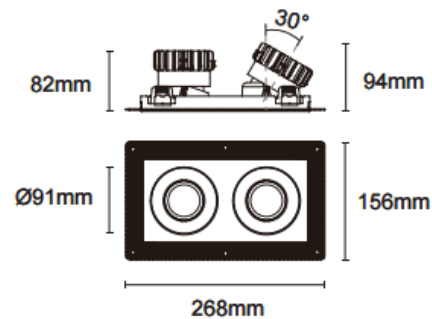

Trimless cardan 2

Lavov downlight from the family Trimless cardan 2 with a power of 2x17W and a beam angle of 55°. Finished in white colour. With a total lumen output of 2x1580lm and a luminous efficacy of 93lm/W. Made in die cast aluminium and PC lenses. Driver DALI dimmable . CCT 3000K.

Dimensions

Product dimensions (mm) L268*W156*H94mm

Scheme

⚠ Cut out : 120X232mm

Item code	86.D094.1343.01
Product type	Indoor
Category	Downlights
Family	Cardan
Subfamily	Trimless cardan 2
Pictograms	

Product	
Real power (W)	2x17
Real luminous flux (Lm)	2x1580
Luminous efficiency (Lm/W)	93
Beam angle (º)	55°
Life time (h)	50000hrs L80B10
IP	IP44
Colour	white
Control gear included	yes
Control gear	DALI dimmable
Flicker Free	yes
Light source	led
Type of LED	COB
Colour temperature (K)	3000
Colour consistency (SDCM)	SDCM<3
CRI	90