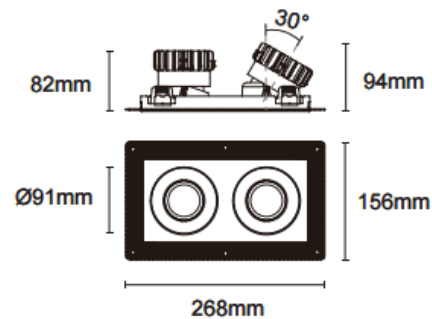

Trimless cardan 2

Lavov downlight from the family Trimless cardan 2 with a power of 2x17W and a beam angle of 55°. Finished in white colour. With a total lumen output of 2x1580lm and a luminous efficacy of 93lm/W. Made in die cast aluminium and PC lenses. Driver DALI dimmable . CCT 3000K.

Dimensions

Product dimensions (mm) **L268*W156*H94mm**

Scheme

Cut out : 120X232mm

Item code	86.D094.1343.01
Product type	Indoor
Category	Downlights
Family	Cardan
Subfamily	Trimless cardan 2
Pictograms	

Product	
Real power (W)	2x17
Real luminous flux (Lm)	2x1580
Luminous efficiency (Lm/W)	93
Beam angle (°)	55°
Life time (h)	50000hrs L80B10
IP	IP44
Colour	white
Control gear included	yes
Control gear	DALI dimmable
Flicker Free	yes
Light source	LED
Type of LED	COB
Colour temperature (K)	3000
Colour consistency (SDCM)	SDCM3
CRI	90