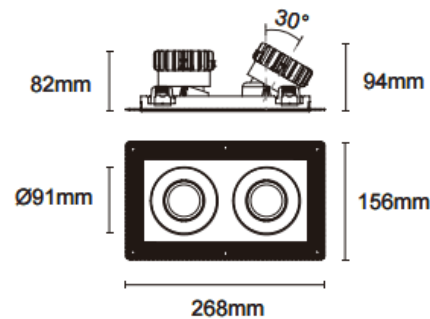

### Trimless cardan 2

Lavov downlight from the family Trimless cardan 2 with a power of 2x17W and a beam angle of 55°. Finished in black colour. With a total lumen output of 2x1580lm and a luminous efficacy of 93lm/W. Made in die cast aluminium and PC lenses. Driver DALI dimmable . CCT 3000K.

#### Dimensions

Product dimensions (mm) **L268\*W156\*H94mm**

#### Scheme

Cut out : 120X232mm

Item code	86.D094.1343.02
Product type	Indoor
Category	Downlights
Family	Cardan
Subfamily	Trimless cardan 2
Pictograms	

Product	
Real power (W)	2x17
Real luminous flux (Lm)	2x1580
Luminous efficiency (Lm/W)	93
Beam angle (°)	55°
Life time (h)	50000hrs L80B10
IP	IP44
Colour	black
Control gear included	yes
Control gear	DALI dimmable
Flicker Free	yes
Light source	led
Type of LED	COB
Colour temperature (K)	3000
Colour consistency (SDCM)	SDCM<3
CRI	90