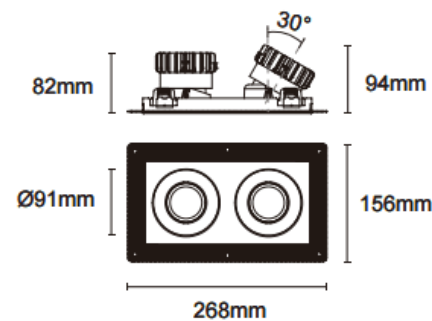

Trimless cardan 2

Lavov downlight from the family Trimless cardan 2 with a power of 2x17W and a beam angle of 20°. Finished in white colour. With a total lumen output of 2x1580lm and a luminous efficacy of 93lm/W. Made in die cast aluminium and PC lenses. Driver DALI dimmable . CCT 4000K.

Dimensions

Product dimensions (mm) **L268*W156*H94mm**

Scheme

 Cut out : 120X232mm

Item code	86.D094.1413.01
Product type	Indoor
Category	Downlights
Family	Cardan
Subfamily	Trimless cardan 2
Pictograms	

Product	
Real power (W)	2x17
Real luminous flux (Lm)	2x1580
Luminous efficiency (Lm/W)	93
Beam angle (°)	20°
Life time (h)	50000hrs L80B10
IP	IP44
Colour	white
Control gear included	yes
Control gear	DALI dimmable
Flicker Free	yes
Light source	LED
Type of LED	COB
Colour temperature (K)	4000
Colour consistency (SDCM)	SDCM3
CRI	90