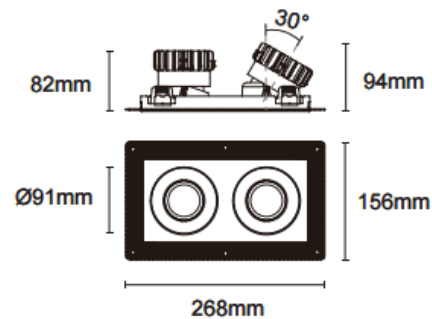

Trimless cardan 2

Lavov downlight from the family Trimless cardan 2 with a power of 2x17W and a beam angle of 20°. Finished in black colour. With a total lumen output of 2x1580lm and a luminous efficacy of 93lm/W. Made in die cast aluminium and PC lenses. Driver DALI dimmable . CCT 4000K.

Dimensions

Product dimensions (mm) **L268*W156*H94mm**

Scheme

Cut out : 120X232mm

Item code	86.D094.1413.02
Product type	Indoor
Category	Downlights
Family	Cardan
Subfamily	Trimless cardan 2
Pictograms	

Product	
Real power (W)	2x17
Real luminous flux (Lm)	2x1580
Luminous efficiency (Lm/W)	93
Beam angle (°)	20°
Life time (h)	50000hrs L80B10
IP	IP44
Colour	black
Control gear included	yes
Control gear	DALI dimmable
Flicker Free	yes
Light source	LED
Type of LED	COB
Colour temperature (K)	4000
Colour consistency (SDCM)	SDCM3
CRI	90