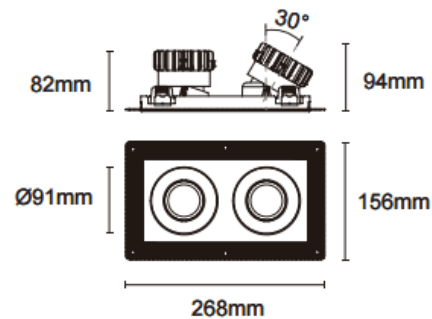

Scheme

Cut out : 120X232mm

Product