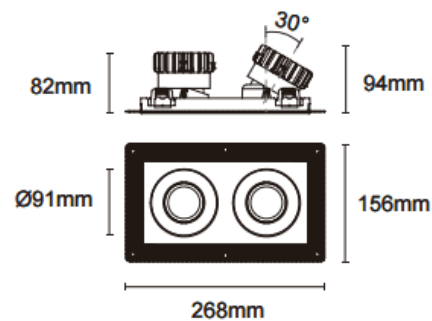

### Trimless cardan 2

Lavov downlight from the family Trimless cardan 2 with a power of 2x17W and a beam angle of 30°. Finished in white colour. With a total lumen output of 2x1580lm and a luminous efficacy of 93lm/W. Made in die cast aluminium and PC lenses. Driver On-Off no dim . CCT 4000K.

#### Dimensions

Product dimensions (mm) L268\*W156\*H94mm

#### Scheme

Cut out : 120X232mm

Item code	86.D094.1421.01
Product type	Indoor
Category	Downlights
Family	Cardan
Subfamily	Trimless cardan 2
Pictograms	

Product	
Real power (W)	2x17
Real luminous flux (Lm)	2x1580
Luminous efficiency (Lm/W)	93
Beam angle (&ordm;)	30°
Life time (h)	50000hrs L80B10
IP	IP44
Colour	white
Control gear included	yes
Control gear	On-Off no dim
Flicker Free	yes
Light source	led
Type of LED	COB
Colour temperature (K)	4000
Colour consistency (SDCM)	SDCM<3
CRI	90