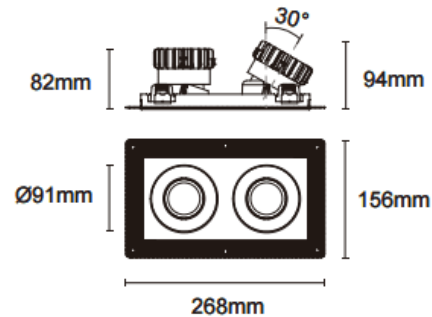

### Trimless cardan 2

Lavov downlight from the family Trimless cardan 2 with a power of 2x17W and a beam angle of 30°. Finished in black colour. With a total lumen output of 2x1580lm and a luminous efficacy of 93lm/W. Made in die cast aluminium and PC lenses. Driver DALI dimmable . CCT 4000K.

#### Dimensions

Product dimensions (mm) **L268\*W156\*H94mm**

#### Scheme

Cut out : 120X232mm

Item code	86.D094.1423.02
Product type	Indoor
Category	Downlights
Family	Cardan
Subfamily	Trimless cardan 2
Pictograms	

Product	
Real power (W)	2x17
Real luminous flux (Lm)	2x1580
Luminous efficiency (Lm/W)	93
Beam angle (°)	30°
Life time (h)	50000hrs L80B10
IP	IP44
Colour	black
Control gear included	yes
Control gear	DALI dimmable
Flicker Free	yes
Light source	LED
Type of LED	COB
Colour temperature (K)	4000
Colour consistency (SDCM)	SDCM3
CRI	90